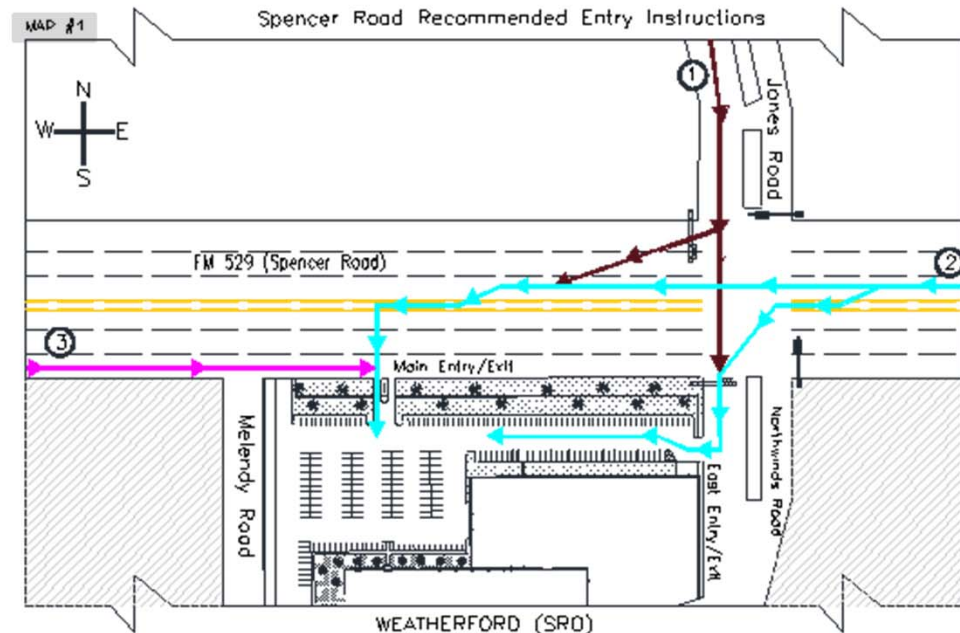

East Gate Times are from 6:00 a.m. to 8:30 a.m.,
11:30a.m. to 1:30 p.m. and 4:00 p.m. to 6:00 p.m.

Route 2 - FM 529 Westbound: Continue straight through light at Jones Road and immediately merge left to center turning lane and then proceed to turn left in to the main entrance and parking lot. ***During heavy traffic times; Turn left at Jones Road signal to Northwinds Road then immediately turn right into East Gate Entrance and parking lot.***

East Gate Times are from 6:00 a.m. to 8:30 a.m.,
11:30a.m. to 1:30 p.m. and 4:00 p.m. to 6:00 p.m.

Route 3 - FM 529 Eastbound: Continue east past Melendy Road then immediately turn right into main entrance and parking lot.

When Exiting the Facility: See Map #2

Heading FM 529 Eastbound: Proceed to Main entrance and immediately turn right onto FM 529.

Heading Jones Road Northbound: Proceed to the East gate and turn right on Northwinds road then immediately U-turn to the left heading straight north through signal light.

Heading FM 529 Westbound: Proceed to the East gate and turn right on Northwinds road then immediately U-turn to the left, then enter left turning lane and proceed left through signal light onto FM 529 west.