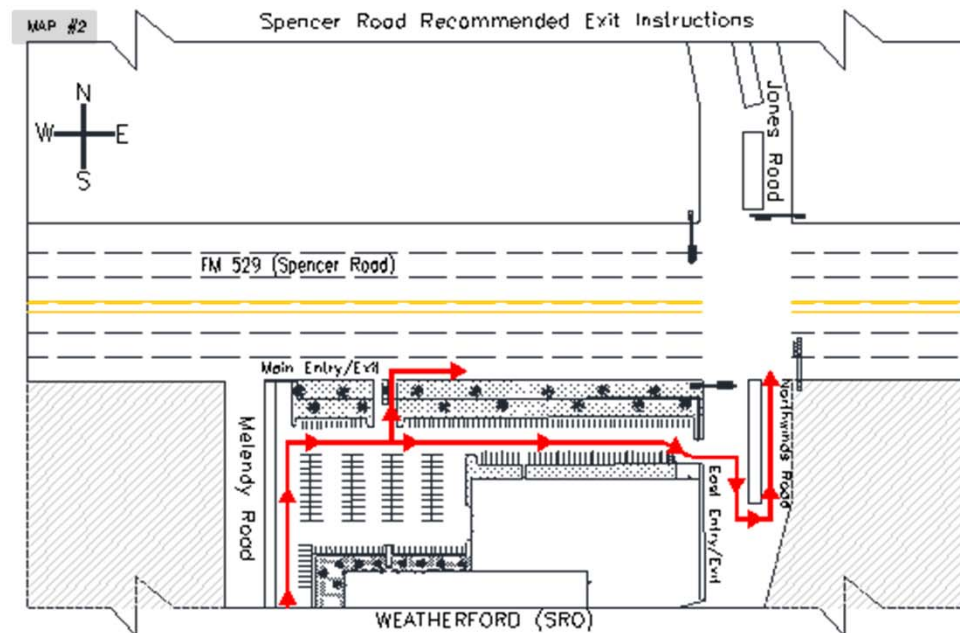

East Gate Times are from 6:00 a.m. to 8:30 a.m.,
11:30a.m. to 1:30 p.m. and 4:00 p.m. to 6:00 p.m.

Route 2 - FM 529 Westbound: Continue straight through light at Jones Road and immediately merge left to center turning lane and then proceed to turn left in to the main entrance and parking lot. ***During heavy traffic times; Turn left at Jones Road signal to Northwinds Road then immediately turn right into East Gate Entrance and parking lot.***

East Gate Times are from 6:00 a.m. to 8:30 a.m.,
11:30a.m. to 1:30 p.m. and 4:00 p.m. to 6:00 p.m.

Route 3 - FM 529 Eastbound: Continue east past Melendy Road then immediately turn right into main entrance and parking lot.

When Exiting the Facility: See Map #2

Heading FM 529 Eastbound: Proceed to Main entrance and immediately turn right onto FM 529.

Heading Jones Road Northbound: Proceed to the East gate and turn right on Northwinds road then immediately U-turn to the left heading straight north through signal light.

Heading FM 529 Westbound: Proceed to the East gate and turn right on Northwinds road then immediately U-turn to the left, then enter left turning lane and proceed left through signal light onto FM 529 west.