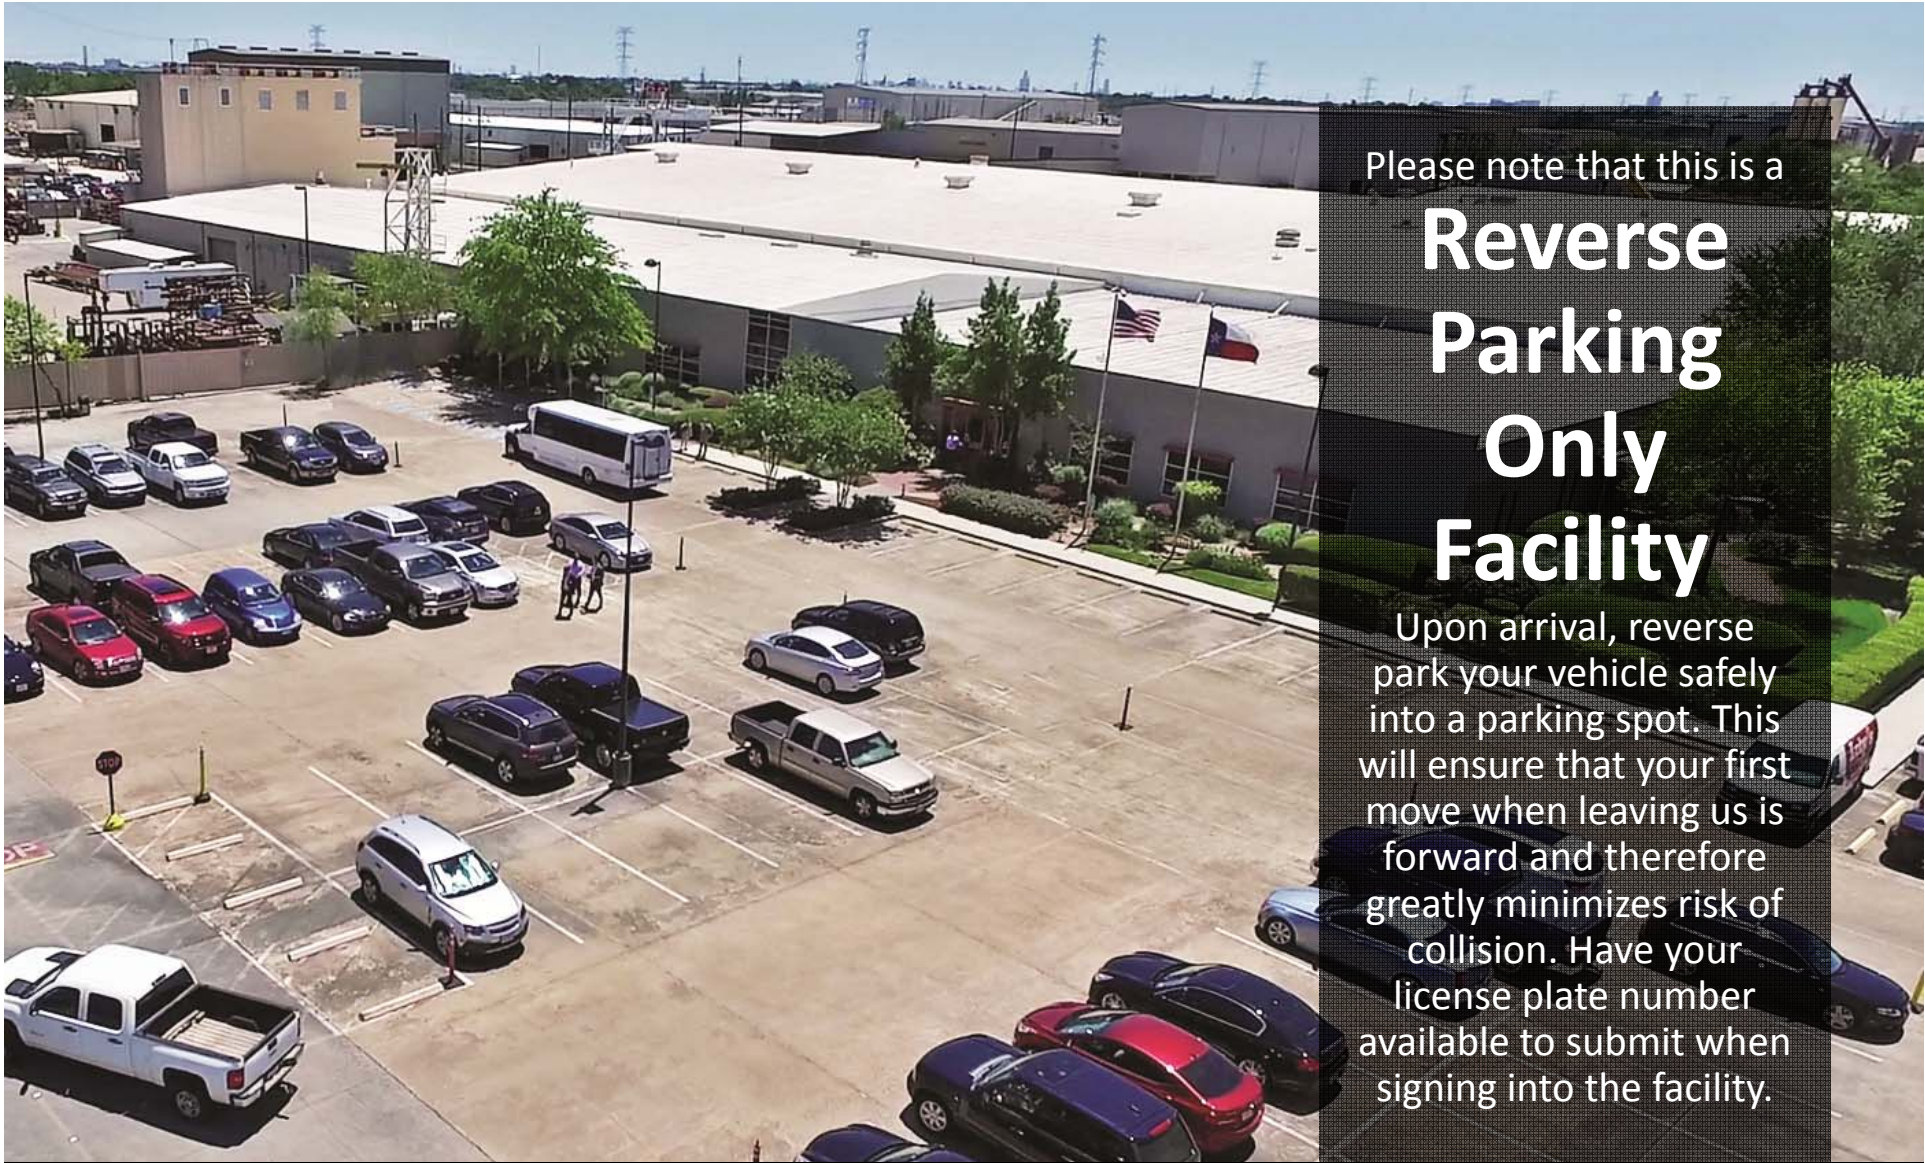

Please note that this is a

Reverse Parking Only Facility

Upon arrival, reverse park your vehicle safely into a parking spot. This will ensure that your first move when leaving us is forward and therefore greatly minimizes risk of collision. Have your license plate number available to submit when signing into the facility.

Weatherford®