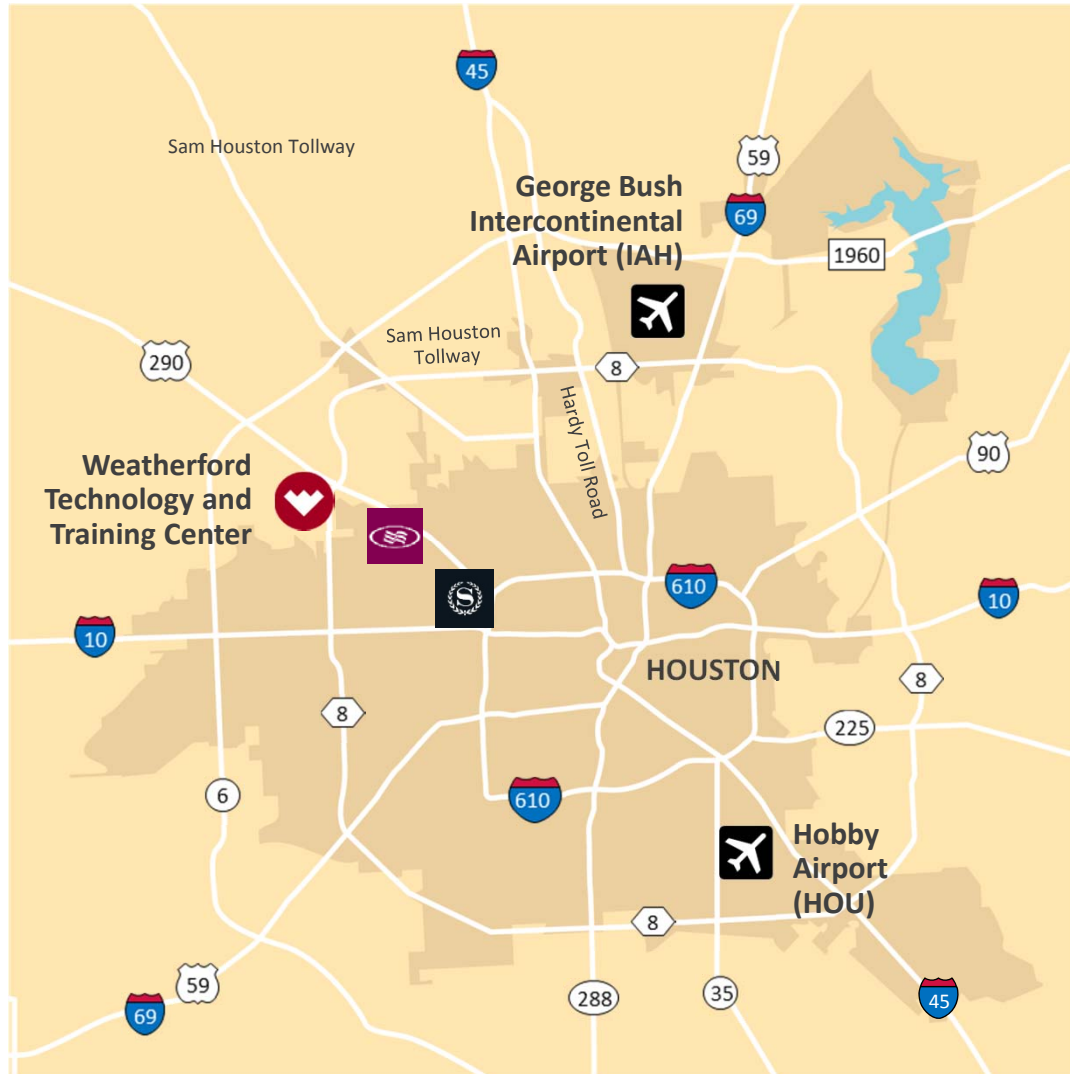

WEATHERFORD TECHNOLOGY AND TRAINING CENTER

11909 FM 529 (Spencer Road)
Houston, Texas 77041
Phone: 713-983-5000

AIRPORT DIRECTIONS TO FACILITY

From IAH (George Bush Intercontinental Airport):

Exit the airport and follow signs for Beltway 8/1-45 South; Take I-45 South to the Sam Houston Tollway (Beltway 8); Exit US-290 West; Take Jones Road exit; Turn left under US-290 on Jones Road and proceed to the FM 529 intersection. Refer to the Recommended Entry Instructions for parking lot entry options.

From Hobby Airport:

Exit the airport and follow signs for I-45 North to I-610; Turn right (west); From I-610, take US-290 West; Take Jones Road exit; Turn left under US-290 on Jones Road and proceed to the FM 529 intersection. Refer to the Recommended Entry Instructions for parking lot entry options.

When Entering the Facility: See Map #1

Route 1 - Jones Road Southbound: Turn Right at FM 529 and immediately merge left to center turning lane and then proceed to turn left in to the main entrance and parking lot. ***During heavy traffic times; proceed straight to Northwinds Road then immediately turn right into East Gate Entrance and parking lot.***

East Gate Times are from 6:00 a.m. to 8:30 a.m.,
11:30a.m. to 1:30 p.m. and 4:00 p.m. to 6:00 p.m.

Route 2 - FM 529 Westbound: Continue straight through light at Jones Road and immediately merge left to center turning lane and then proceed to turn left in to the main entrance and parking lot. ***During heavy traffic times; Turn left at Jones Road signal to Northwinds Road then immediately turn right into East Gate Entrance and parking lot.***