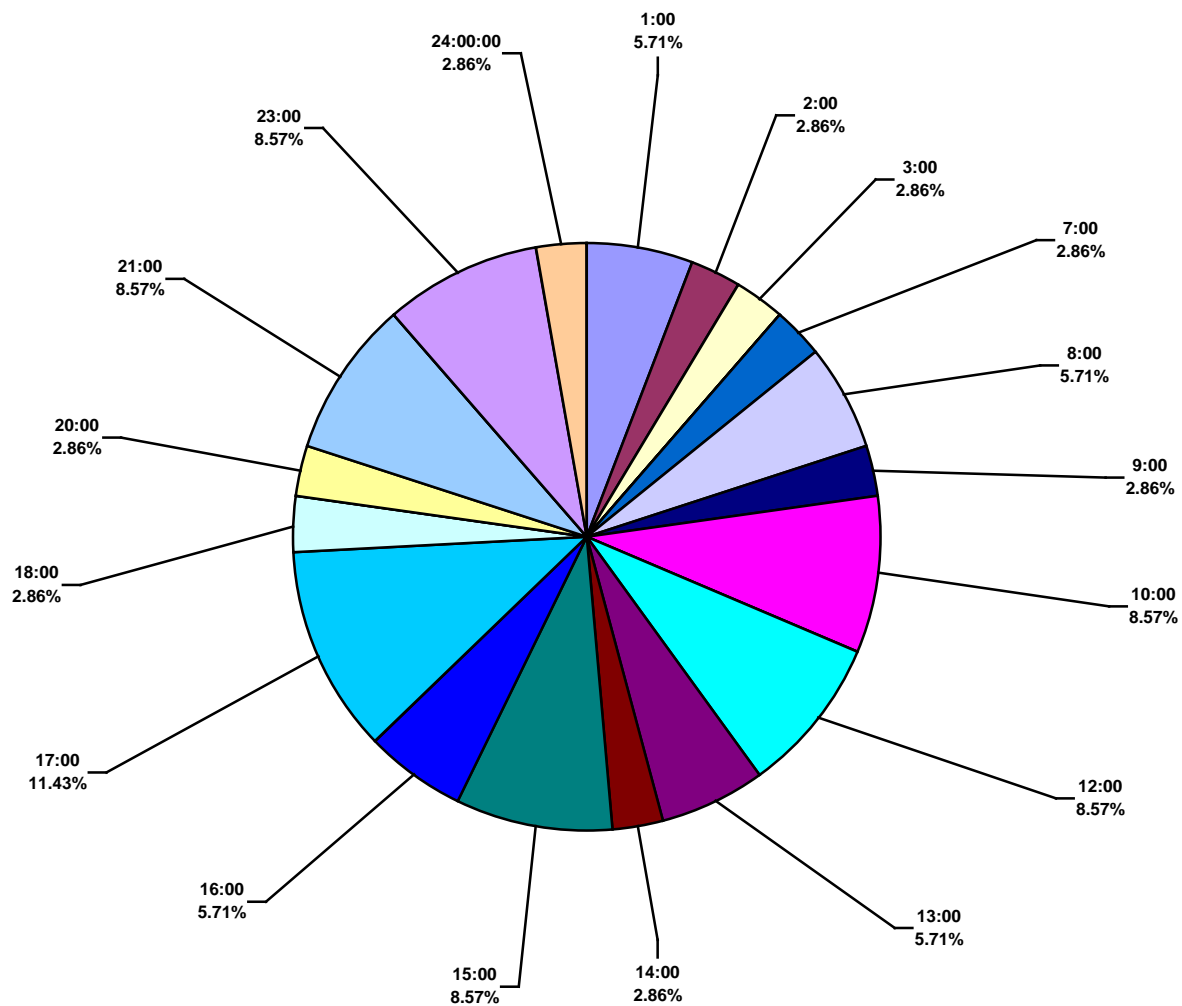

Africa Land Total Recordable Incidents by Equipment (Chart 10)
Based on 35 Incidents

Africa Land Total Lost Time Incidents by Operation (Chart 11)
Based on 10 Incidents

Africa Land Total Recordable Incidents by Operation (Chart 12)
Based on 35 Incidents

Africa Land Total Lost Time Incidents by Location (Chart 13)
Based on 10 Incidents

Africa Land Total Recordable Incidents by Location (Chart 14)
Based on 35 Incidents

Africa Land Total Lost Time Incidents by Time in Service (Chart 15)
Based on 10 Incidents

Africa Land Total Recordable Incidents by Time in Service (Chart 16)
Based on 35 Incidents

Africa Land Total Lost Time Incidents by Time of Day (Chart 17)
Based on 10 Incidents

Africa Land Total Recordable Incidents by Time of Day (Chart 18)
Based on 35 Incidents