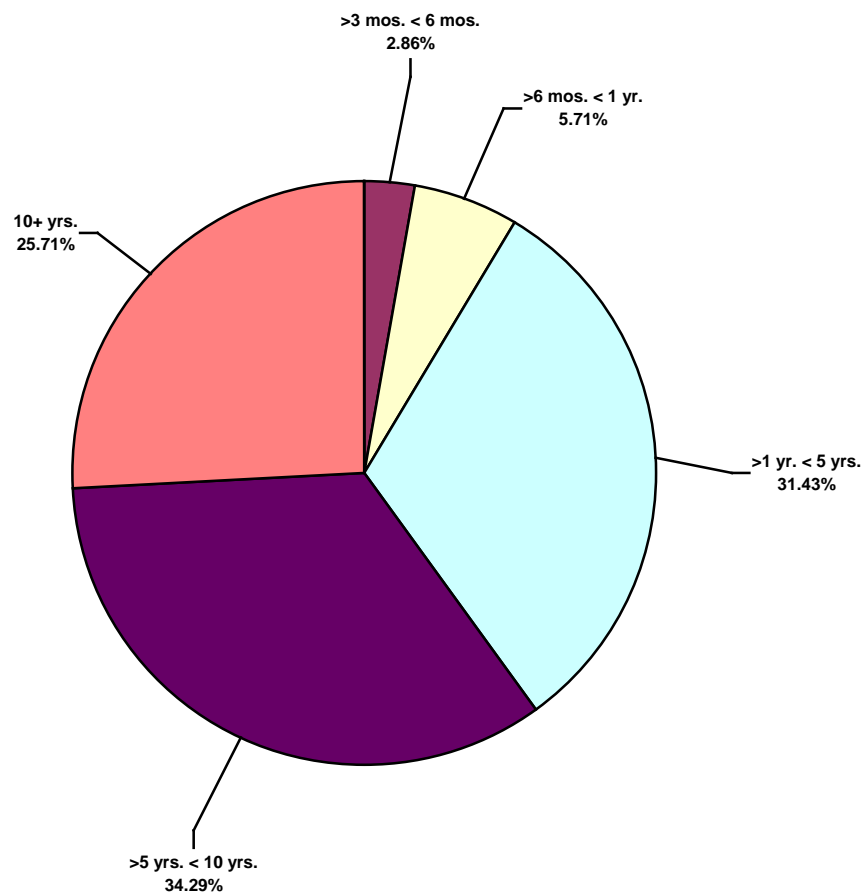

Africa Land Total Recordable Incidents by Equipment (Chart 10)
Based on 35 Incidents

Africa Land Total Lost Time Incidents by Operation (Chart 11)
Based on 10 Incidents

Africa Land Total Recordable Incidents by Operation (Chart 12)
Based on 35 Incidents

Africa Land Total Lost Time Incidents by Location (Chart 13)
Based on 10 Incidents

Africa Land Total Recordable Incidents by Location (Chart 14)
Based on 35 Incidents

Africa Land Total Lost Time Incidents by Time in Service (Chart 15)
Based on 10 Incidents

Africa Land Total Recordable Incidents by Time in Service (Chart 16)
Based on 35 Incidents

Africa Land Total Lost Time Incidents by Time of Day (Chart 17)
Based on 10 Incidents

Africa Land Total Recordable Incidents by Time of Day (Chart 18)
Based on 35 Incidents

Africa Land Total Lost Time Incidents by Age (Chart 19)
Based on 10 Incidents

Africa Land Total Recordable Incidents by Age (Chart 20)
Based on 35 Incidents