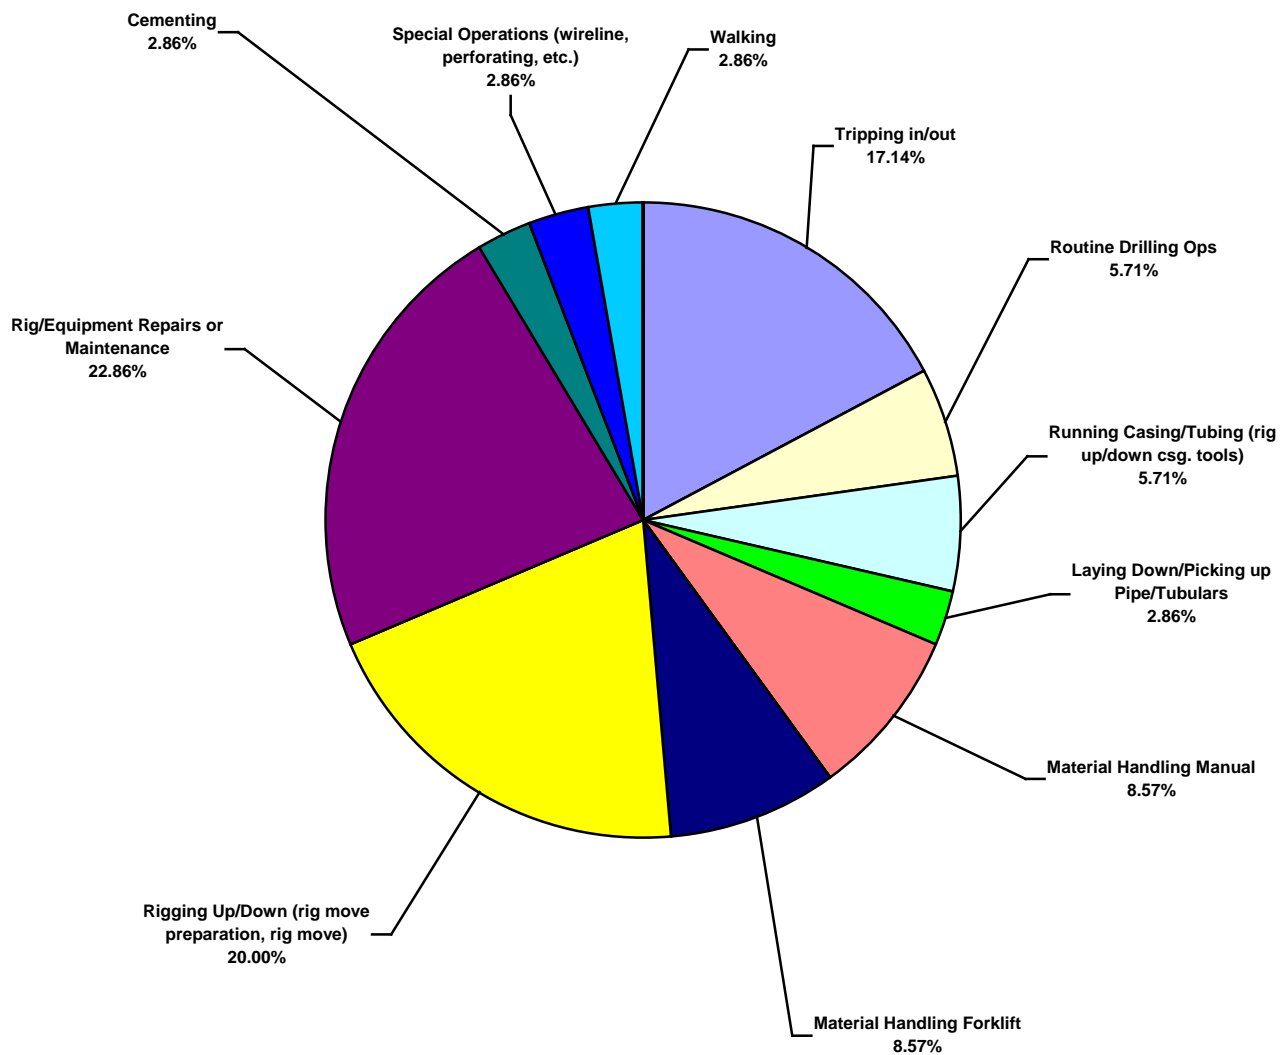

Africa Land Total Recordable Incidents by Occupation (Chart 4)
Based on 35 Incidents

Africa Land Total Lost Time Incidents by Body Part (Chart 5)
Based on 10 Incidents

Africa Land Total Recordable Incidents by Body Part (Chart 6)
Based on 35 Incidents

Africa Land Total Lost Time Incidents by Incident Type (Chart 7)
Based on 10 Incidents

Africa Land Total Recordable Incidents by Incident Type (Chart 8)
Based on 35 Incidents

Africa Land Total Lost Time Incidents by Equipment (Chart 9)
Based on 10 Incidents

Africa Land Total Recordable Incidents by Equipment (Chart 10)
Based on 35 Incidents

Africa Land Total Lost Time Incidents by Operation (Chart 11)
Based on 10 Incidents

Africa Land Total Recordable Incidents by Operation (Chart 12)
Based on 35 Incidents

Africa Land Total Lost Time Incidents by Location (Chart 13)
Based on 10 Incidents

Africa Land Total Recordable Incidents by Location (Chart 14)
Based on 35 Incidents

Africa Land Total Lost Time Incidents by Time in Service (Chart 15)
Based on 10 Incidents