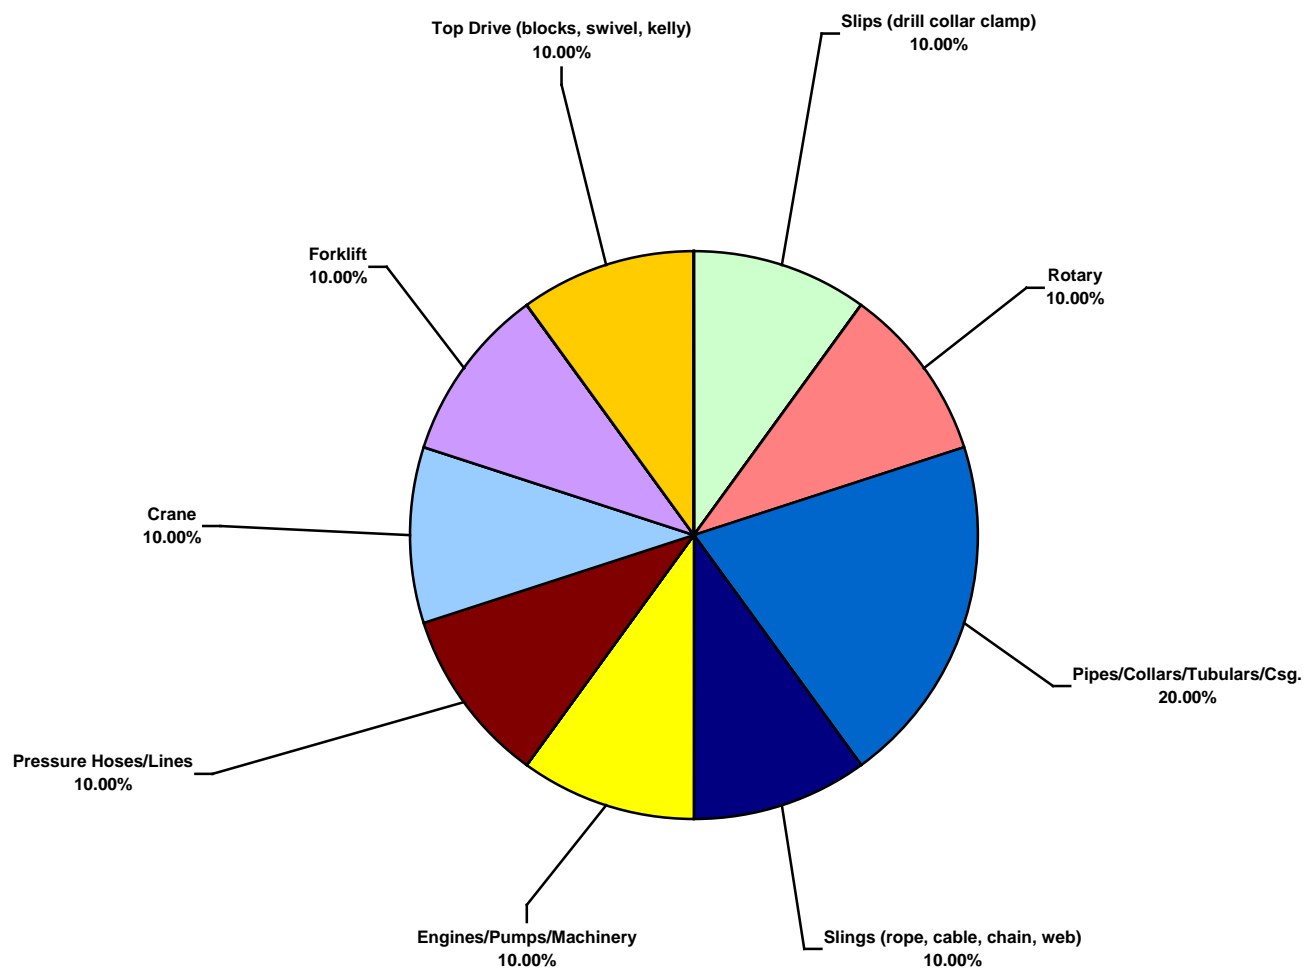

IADC 2016 Africa Land Charts

Africa Land Total Lost Time Incidents by Month (Chart 1)

Based on 10 Incidents

Africa Land Total Recordable Incidents by Month (Chart 2)
Based on 35 Incidents

Africa Land Total Lost Time Incidents by Occupation (Chart 3)
Based on 10 Incidents

Africa Land Total Recordable Incidents by Occupation (Chart 4)
Based on 35 Incidents

Africa Land Total Lost Time Incidents by Body Part (Chart 5)
Based on 10 Incidents

Africa Land Total Recordable Incidents by Body Part (Chart 6)
Based on 35 Incidents

Africa Land Total Lost Time Incidents by Incident Type (Chart 7)
Based on 10 Incidents

Africa Land Total Recordable Incidents by Incident Type (Chart 8)
Based on 35 Incidents

Africa Land Total Lost Time Incidents by Equipment (Chart 9)
Based on 10 Incidents