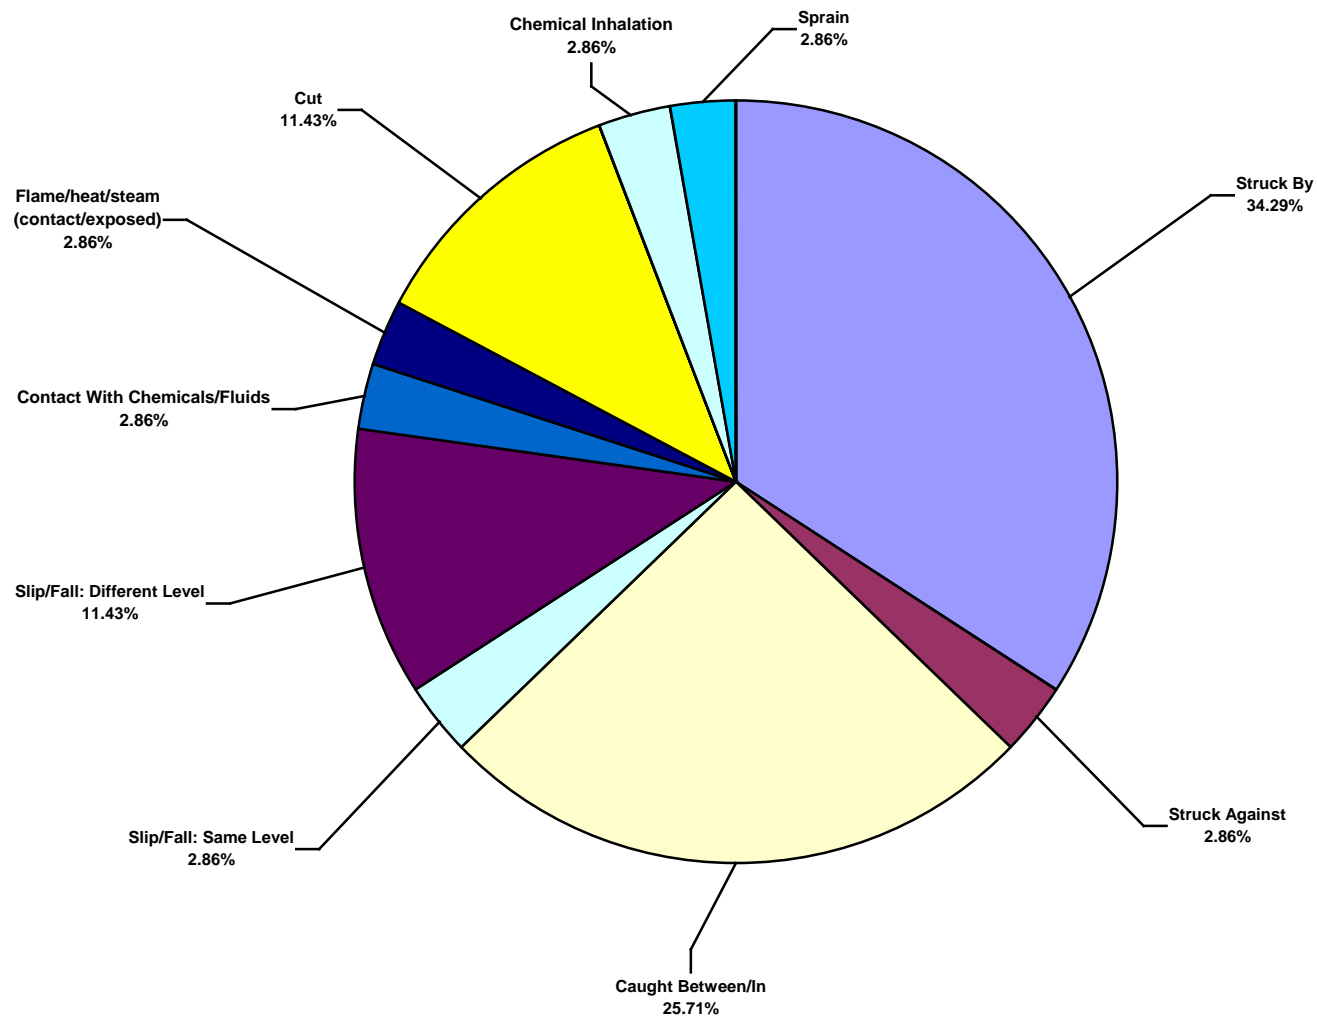

IADC 2016 Africa Land Charts

Africa Land Total Lost Time Incidents by Month (Chart 1)

Based on 10 Incidents

Africa Land Total Recordable Incidents by Month (Chart 2)
Based on 35 Incidents

Africa Land Total Lost Time Incidents by Occupation (Chart 3)
Based on 10 Incidents

Africa Land Total Recordable Incidents by Occupation (Chart 4)
Based on 35 Incidents

Africa Land Total Lost Time Incidents by Body Part (Chart 5)
Based on 10 Incidents

Africa Land Total Recordable Incidents by Body Part (Chart 6)
Based on 35 Incidents

Africa Land Total Lost Time Incidents by Incident Type (Chart 7)
Based on 10 Incidents

Africa Land Total Recordable Incidents by Incident Type (Chart 8)
Based on 35 Incidents

Africa Land Total Lost Time Incidents by Equipment (Chart 9)
Based on 10 Incidents