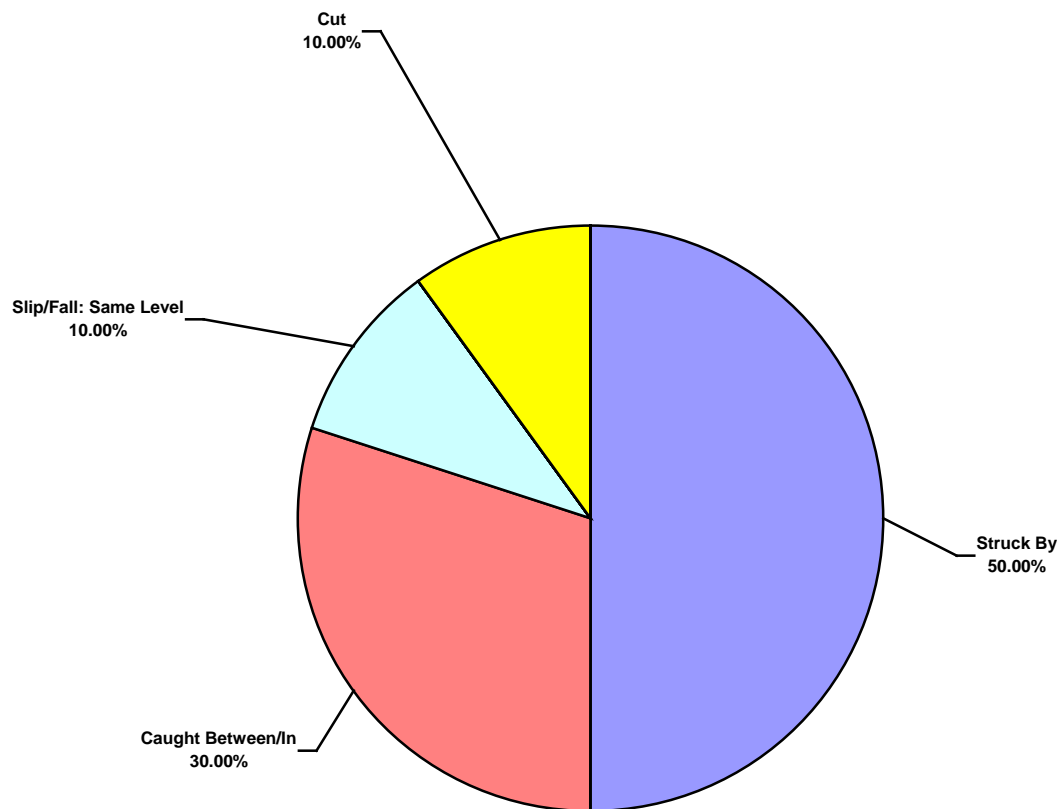

IADC 2016 Africa Land Charts

Africa Land Total Lost Time Incidents by Month (Chart 1)

Based on 10 Incidents

Africa Land Total Recordable Incidents by Month (Chart 2)
Based on 35 Incidents

Africa Land Total Lost Time Incidents by Occupation (Chart 3)
Based on 10 Incidents

Africa Land Total Recordable Incidents by Occupation (Chart 4)
Based on 35 Incidents

Africa Land Total Lost Time Incidents by Body Part (Chart 5)
Based on 10 Incidents

Africa Land Total Recordable Incidents by Body Part (Chart 6)
Based on 35 Incidents

Africa Land Total Lost Time Incidents by Incident Type (Chart 7)
Based on 10 Incidents

Africa Land Total Recordable Incidents by Incident Type (Chart 8)
Based on 35 Incidents

Africa Land Total Lost Time Incidents by Equipment (Chart 9)
Based on 10 Incidents