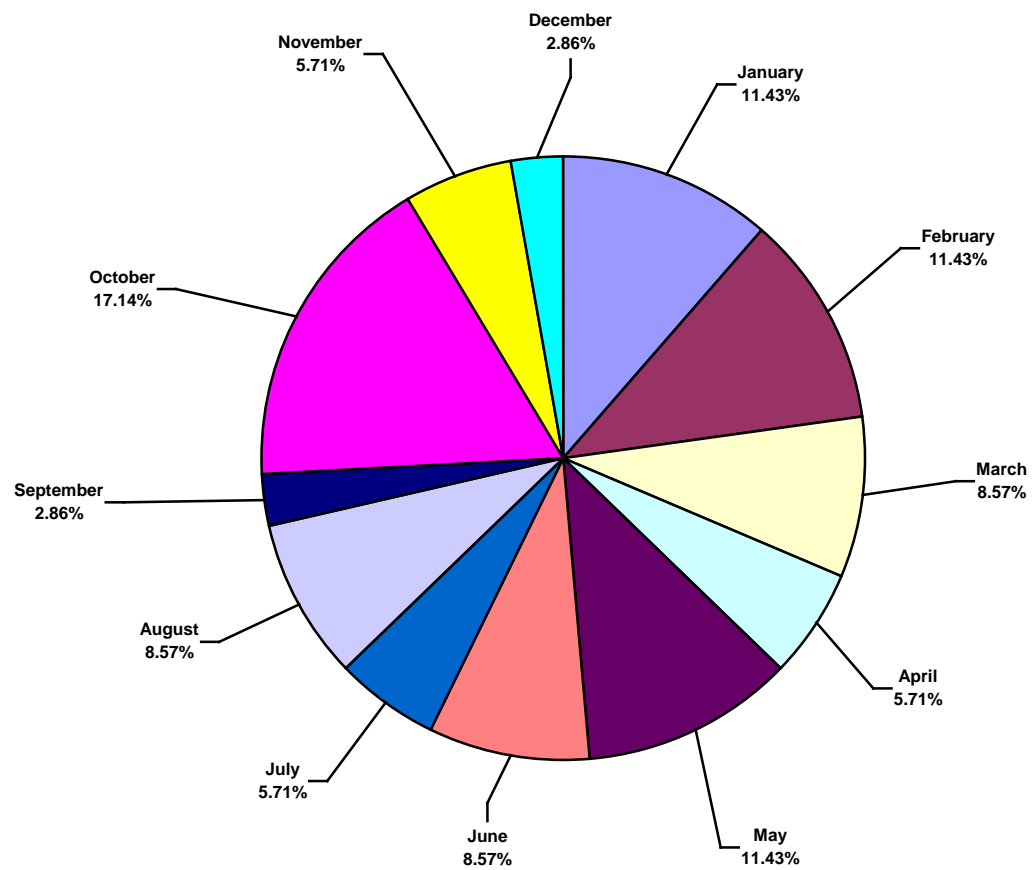

Recordable Incidence Rate = RCRD X 200,000

Lost Time Frequency Rate = LTIs +FTLs X 1,000,000

DART Frequency Rate = LTIs + RWC X 1,000,000

Recordable Frequency Rate = RCRD X 1,000,000

Africa Land Total Incidence Rates vs Man-hours (Figure 1)

IADC 2016 Africa Land Charts

Africa Land Total Lost Time Incidents by Month (Chart 1)

Based on 10 Incidents

Africa Land Total Recordable Incidents by Month (Chart 2)
Based on 35 Incidents

Africa Land Total Lost Time Incidents by Occupation (Chart 3)
Based on 10 Incidents