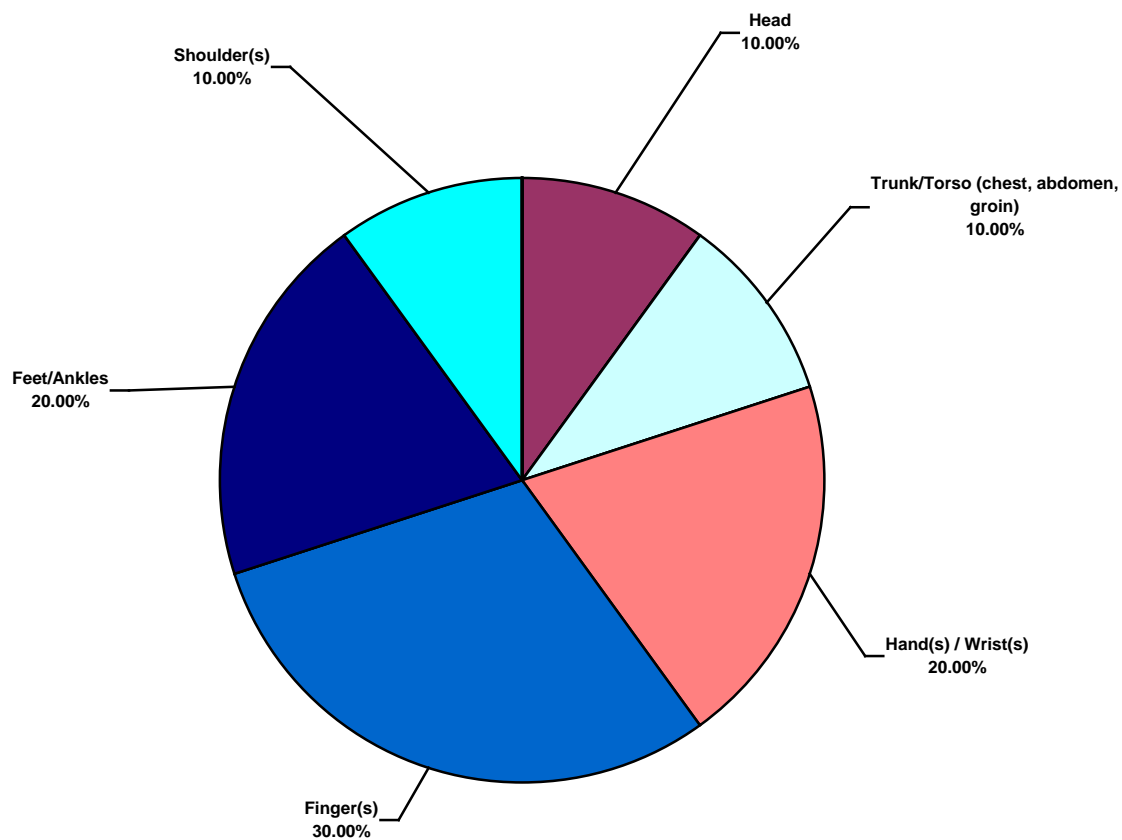

IADC 2016 Africa Land Charts

Africa Land Total Lost Time Incidents by Month (Chart 1)

Based on 10 Incidents

Africa Land Total Recordable Incidents by Month (Chart 2)
Based on 35 Incidents

Africa Land Total Lost Time Incidents by Occupation (Chart 3)
Based on 10 Incidents

Africa Land Total Recordable Incidents by Occupation (Chart 4)
Based on 35 Incidents

Africa Land Total Lost Time Incidents by Body Part (Chart 5)
Based on 10 Incidents

Africa Land Total Recordable Incidents by Body Part (Chart 6)
Based on 35 Incidents