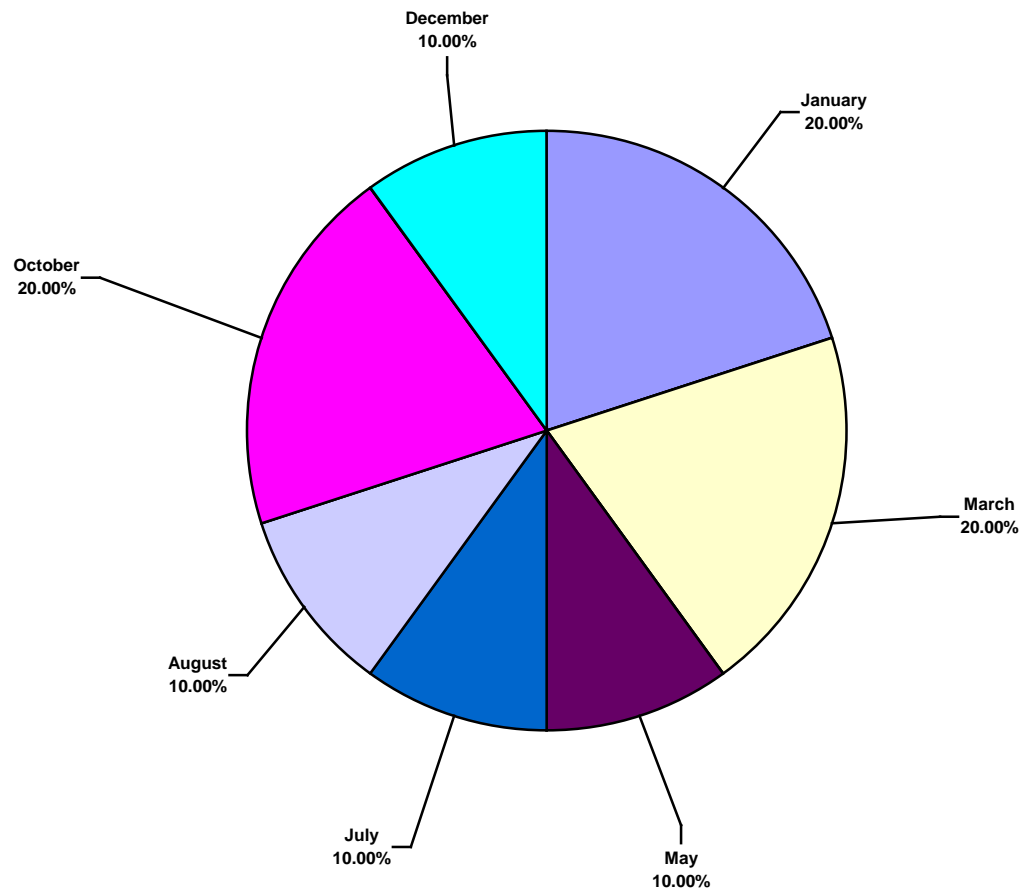

Recordable Incidence Rate = RCRD X 200,000

Lost Time Frequency Rate = LTIs +FTLs X 1,000,000

DART Frequency Rate = LTIs + RWC X 1,000,000

Recordable Frequency Rate = RCRD X 1,000,000

Africa Land Total Incidence Rates vs Man-hours (Figure 1)

IADC 2016 Africa Land Charts

Africa Land Total Lost Time Incidents by Month (Chart 1)

Based on 10 Incidents

Africa Land Total Recordable Incidents by Month (Chart 2)
Based on 35 Incidents

Africa Land Total Lost Time Incidents by Occupation (Chart 3)
Based on 10 Incidents