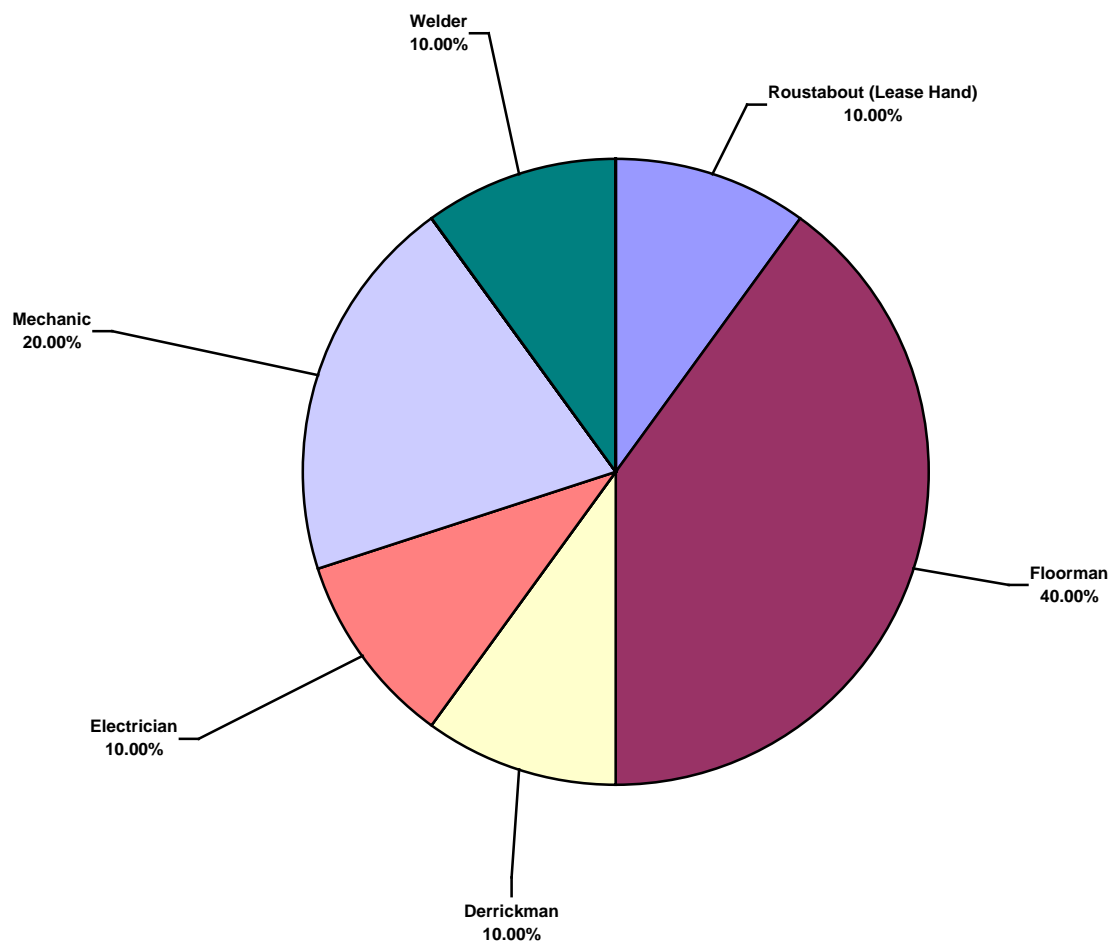

IADC 2016 Africa Land Charts

Africa Land Total Lost Time Incidents by Month (Chart 1)

Based on 10 Incidents

Africa Land Total Recordable Incidents by Month (Chart 2)
Based on 35 Incidents

Africa Land Total Lost Time Incidents by Occupation (Chart 3)
Based on 10 Incidents

Africa Land Total Recordable Incidents by Occupation (Chart 4)
Based on 35 Incidents

Africa Land Total Lost Time Incidents by Body Part (Chart 5)
Based on 10 Incidents

Africa Land Total Recordable Incidents by Body Part (Chart 6)
Based on 35 Incidents

Africa Land Total Lost Time Incidents by Incident Type (Chart 7)
Based on 10 Incidents

Africa Land Total Recordable Incidents by Incident Type (Chart 8)
Based on 35 Incidents

Africa Land Total Lost Time Incidents by Equipment (Chart 9)
Based on 10 Incidents