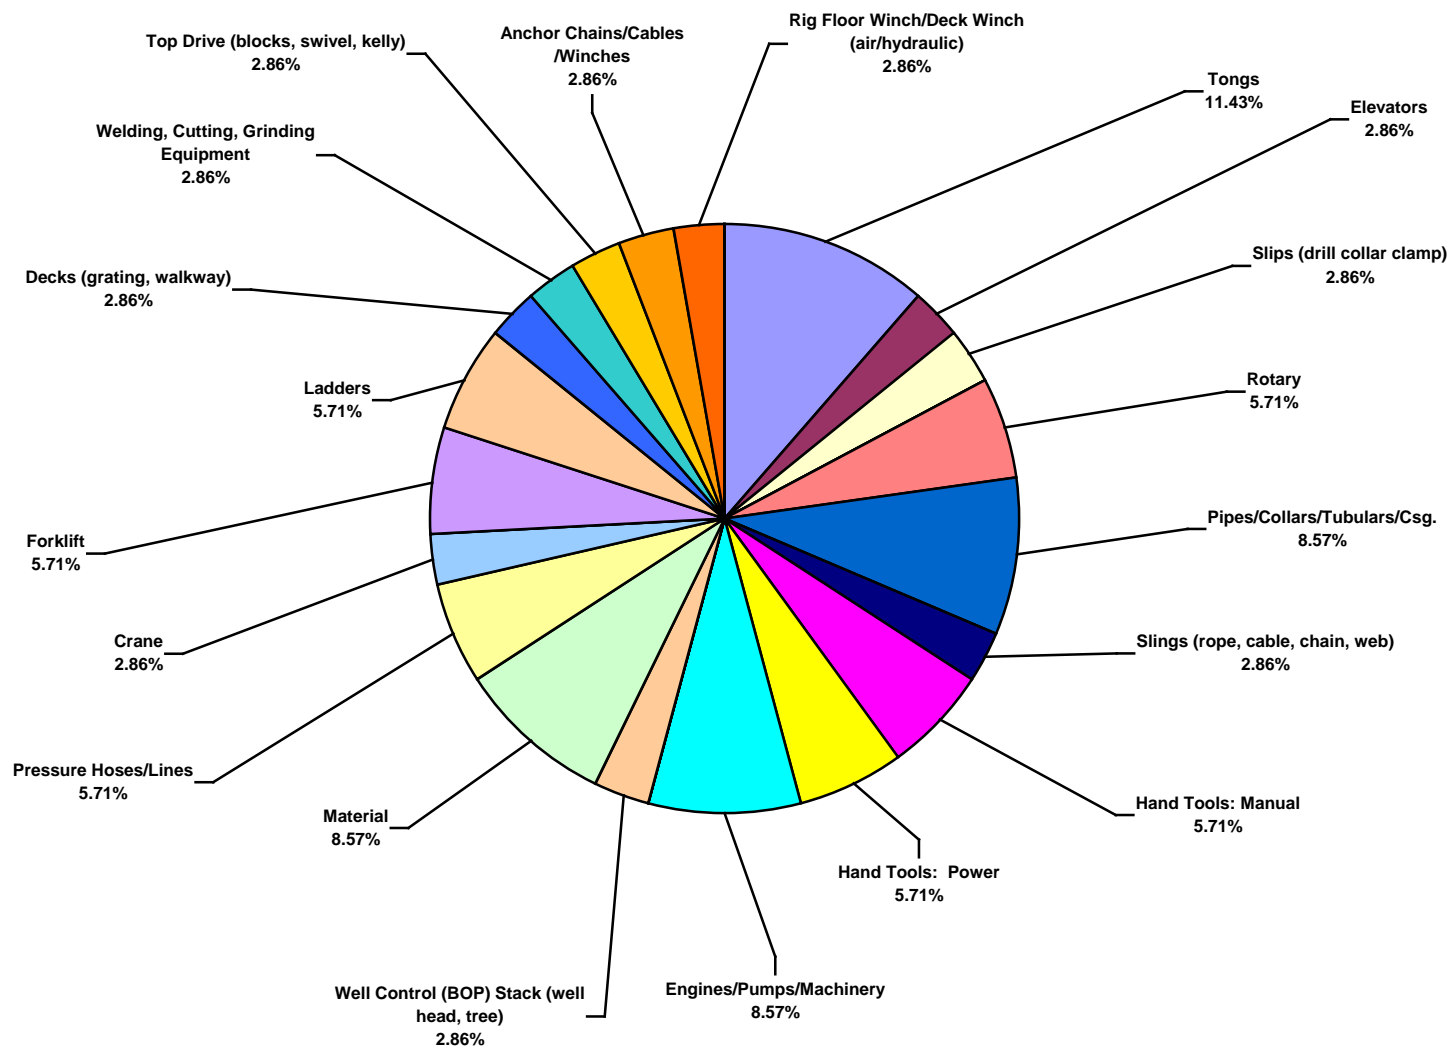

Africa Land Total Lost Time Incidents by Incident Type (Chart 7)
Based on 10 Incidents

Africa Land Total Recordable Incidents by Incident Type (Chart 8)
Based on 35 Incidents

Africa Land Total Lost Time Incidents by Equipment (Chart 9)
Based on 10 Incidents

Africa Land Total Recordable Incidents by Equipment (Chart 10)
Based on 35 Incidents

Africa Land Total Lost Time Incidents by Operation (Chart 11)
Based on 10 Incidents

Africa Land Total Recordable Incidents by Operation (Chart 12)
Based on 35 Incidents