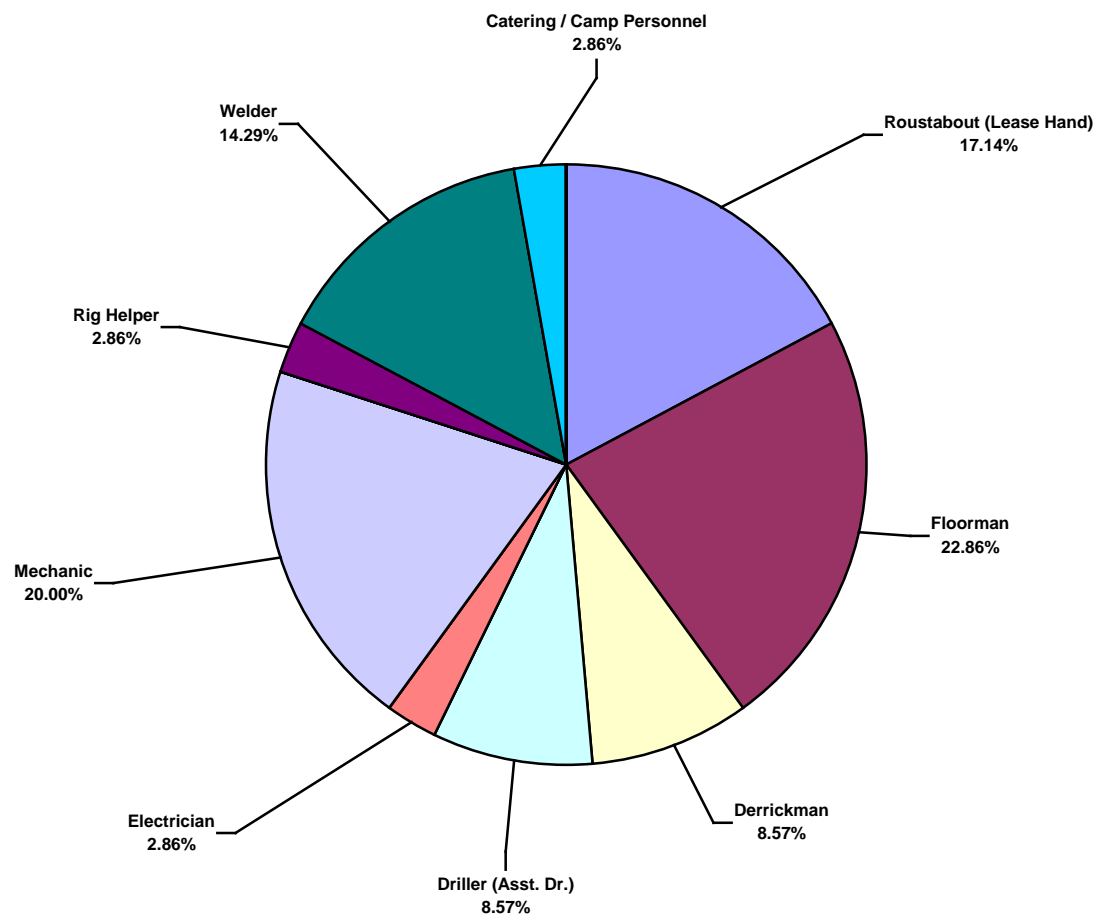

IADC 2016 Africa Land Charts

Africa Land Total Lost Time Incidents by Month (Chart 1)

Based on 10 Incidents

Africa Land Total Recordable Incidents by Month (Chart 2)
Based on 35 Incidents

Africa Land Total Lost Time Incidents by Occupation (Chart 3)
Based on 10 Incidents

Africa Land Total Recordable Incidents by Occupation (Chart 4)
Based on 35 Incidents

Africa Land Total Lost Time Incidents by Body Part (Chart 5)
Based on 10 Incidents

Africa Land Total Recordable Incidents by Body Part (Chart 6)
Based on 35 Incidents

Africa Land Total Lost Time Incidents by Incident Type (Chart 7)
Based on 10 Incidents

Africa Land Total Recordable Incidents by Incident Type (Chart 8)
Based on 35 Incidents

Africa Land Total Lost Time Incidents by Equipment (Chart 9)
Based on 10 Incidents