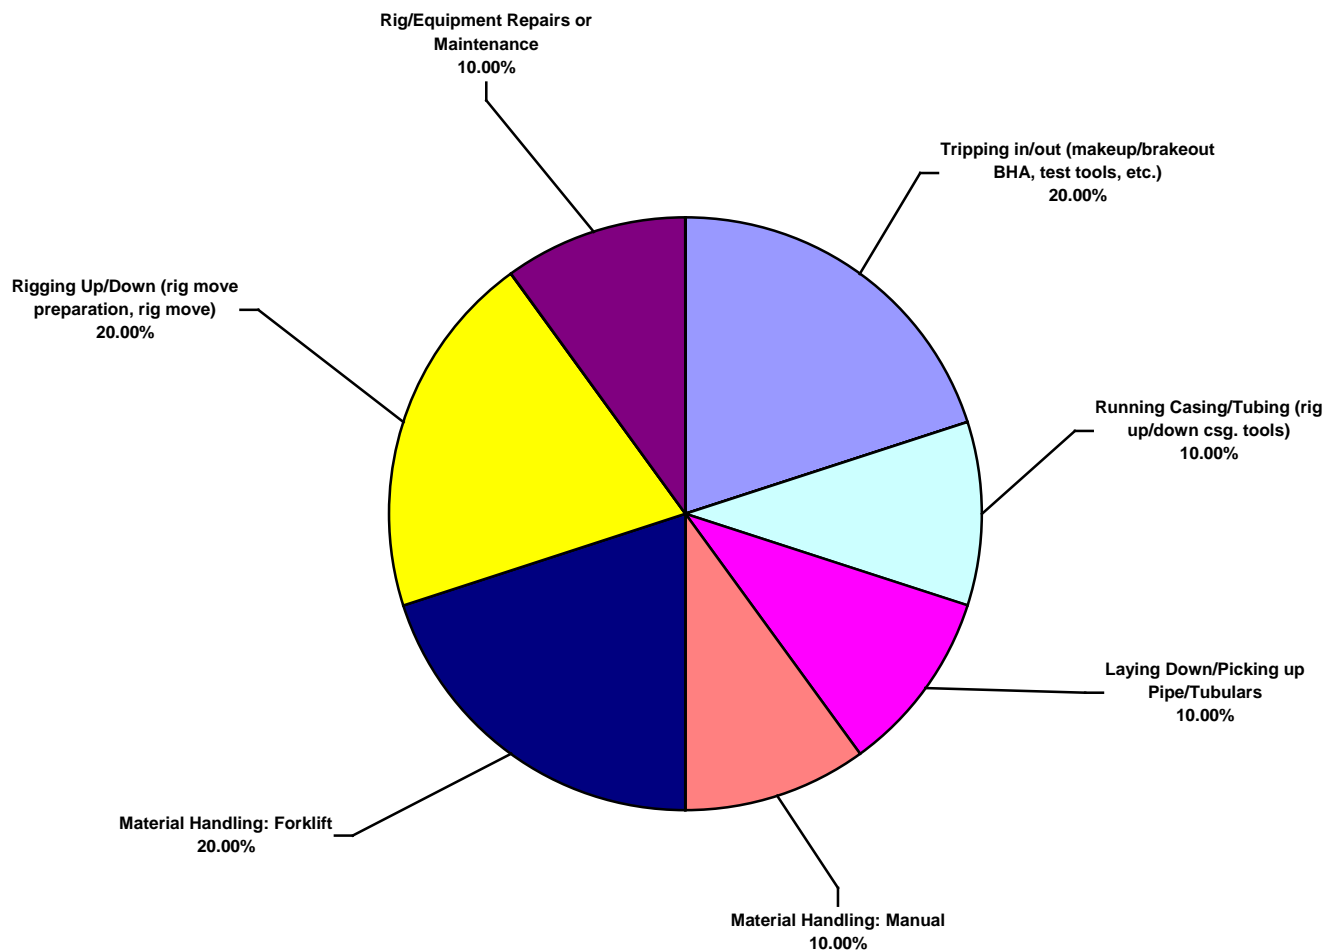

Africa Land Total Recordable Incidents by Occupation (Chart 4)
Based on 35 Incidents

Africa Land Total Lost Time Incidents by Body Part (Chart 5)
Based on 10 Incidents

Africa Land Total Recordable Incidents by Body Part (Chart 6)
Based on 35 Incidents

Africa Land Total Lost Time Incidents by Incident Type (Chart 7)
Based on 10 Incidents

Africa Land Total Recordable Incidents by Incident Type (Chart 8)
Based on 35 Incidents

Africa Land Total Lost Time Incidents by Equipment (Chart 9)
Based on 10 Incidents

Africa Land Total Recordable Incidents by Equipment (Chart 10)
Based on 35 Incidents

Africa Land Total Lost Time Incidents by Operation (Chart 11)
Based on 10 Incidents

Africa Land Total Recordable Incidents by Operation (Chart 12)
Based on 35 Incidents