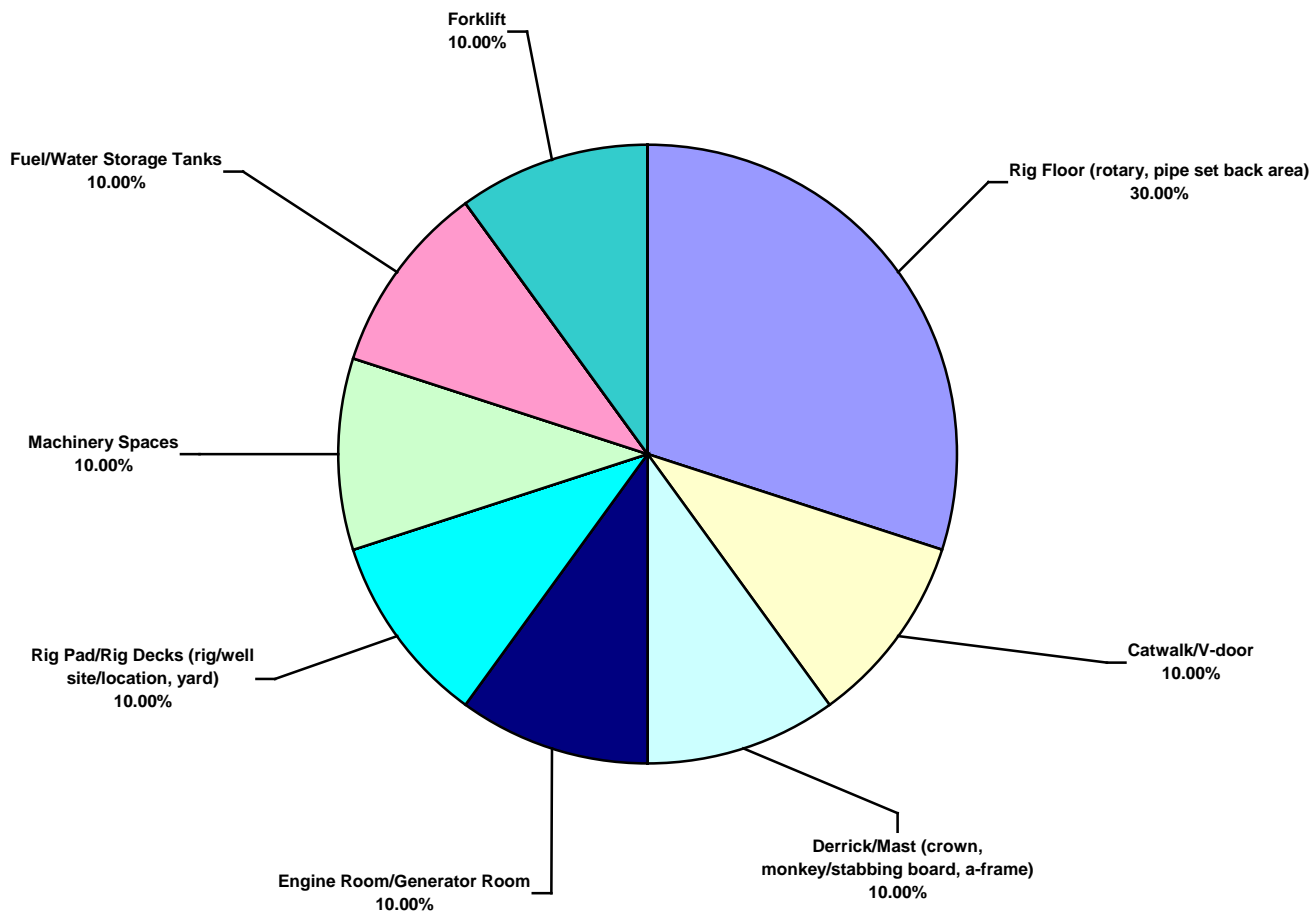

Africa Land Total Lost Time Incidents by Incident Type (Chart 7)
Based on 10 Incidents

Africa Land Total Recordable Incidents by Incident Type (Chart 8)
Based on 35 Incidents

Africa Land Total Lost Time Incidents by Equipment (Chart 9)
Based on 10 Incidents

Africa Land Total Recordable Incidents by Equipment (Chart 10)
Based on 35 Incidents

Africa Land Total Lost Time Incidents by Operation (Chart 11)
Based on 10 Incidents

Africa Land Total Recordable Incidents by Operation (Chart 12)
Based on 35 Incidents

Africa Land Total Lost Time Incidents by Location (Chart 13)
Based on 10 Incidents

Africa Land Total Recordable Incidents by Location (Chart 14)
Based on 35 Incidents

Africa Land Total Lost Time Incidents by Time in Service (Chart 15)
Based on 10 Incidents