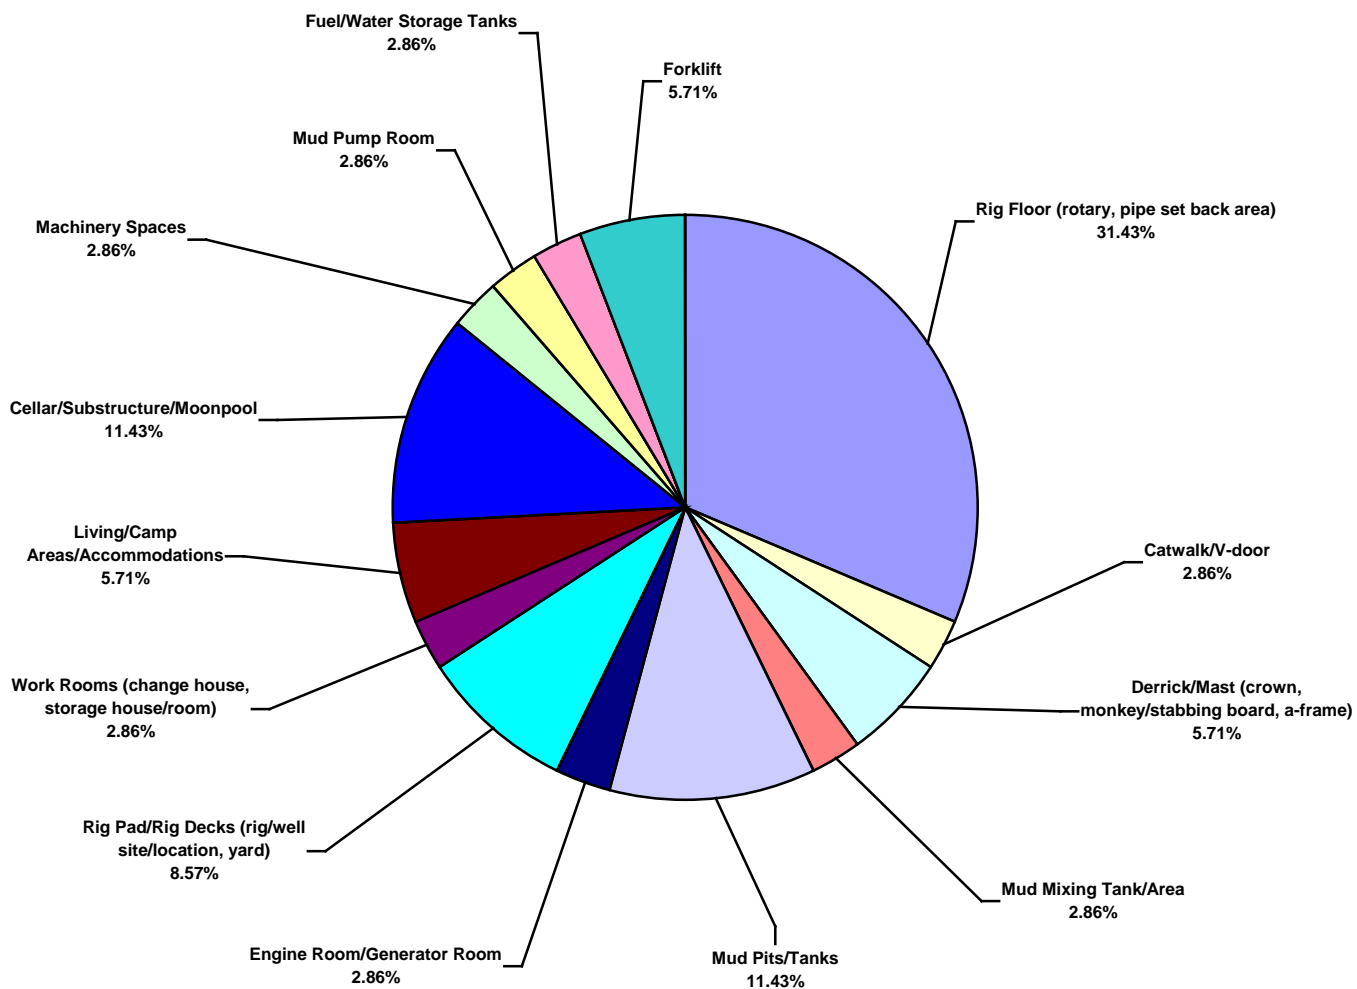

Africa Land Total Lost Time Incidents by Incident Type (Chart 7)
Based on 10 Incidents

Africa Land Total Recordable Incidents by Incident Type (Chart 8)
Based on 35 Incidents

Africa Land Total Lost Time Incidents by Equipment (Chart 9)
Based on 10 Incidents

Africa Land Total Recordable Incidents by Equipment (Chart 10)
Based on 35 Incidents

Africa Land Total Lost Time Incidents by Operation (Chart 11)
Based on 10 Incidents

Africa Land Total Recordable Incidents by Operation (Chart 12)
Based on 35 Incidents

Africa Land Total Lost Time Incidents by Location (Chart 13)
Based on 10 Incidents

Africa Land Total Recordable Incidents by Location (Chart 14)
Based on 35 Incidents

Africa Land Total Lost Time Incidents by Time in Service (Chart 15)
Based on 10 Incidents