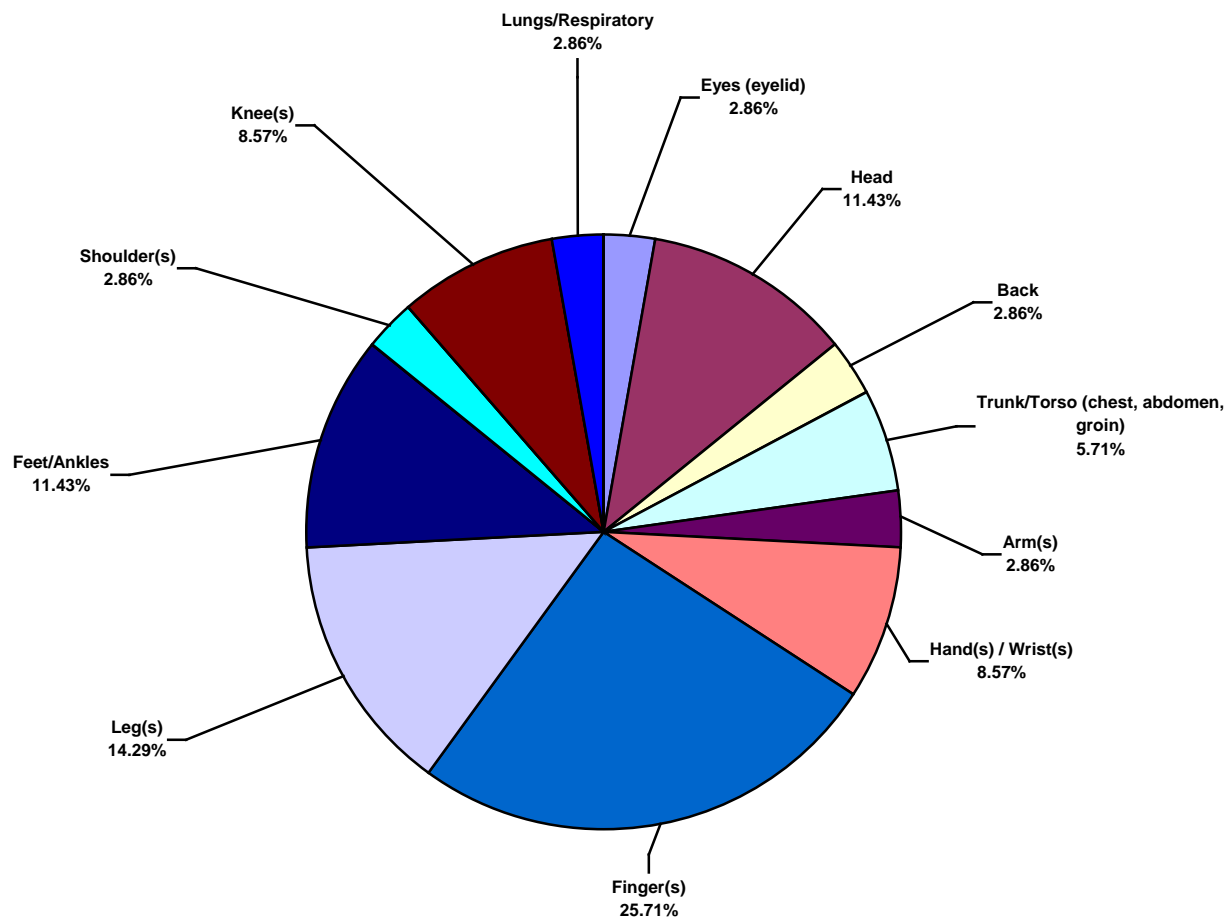

IADC 2016 Africa Land Charts

Africa Land Total Lost Time Incidents by Month (Chart 1)

Based on 10 Incidents

Africa Land Total Recordable Incidents by Month (Chart 2)
Based on 35 Incidents

Africa Land Total Lost Time Incidents by Occupation (Chart 3)
Based on 10 Incidents

Africa Land Total Recordable Incidents by Occupation (Chart 4)
Based on 35 Incidents

Africa Land Total Lost Time Incidents by Body Part (Chart 5)
Based on 10 Incidents

Africa Land Total Recordable Incidents by Body Part (Chart 6)
Based on 35 Incidents

Africa Land Total Lost Time Incidents by Incident Type (Chart 7)
Based on 10 Incidents

Africa Land Total Recordable Incidents by Incident Type (Chart 8)
Based on 35 Incidents

Africa Land Total Lost Time Incidents by Equipment (Chart 9)
Based on 10 Incidents