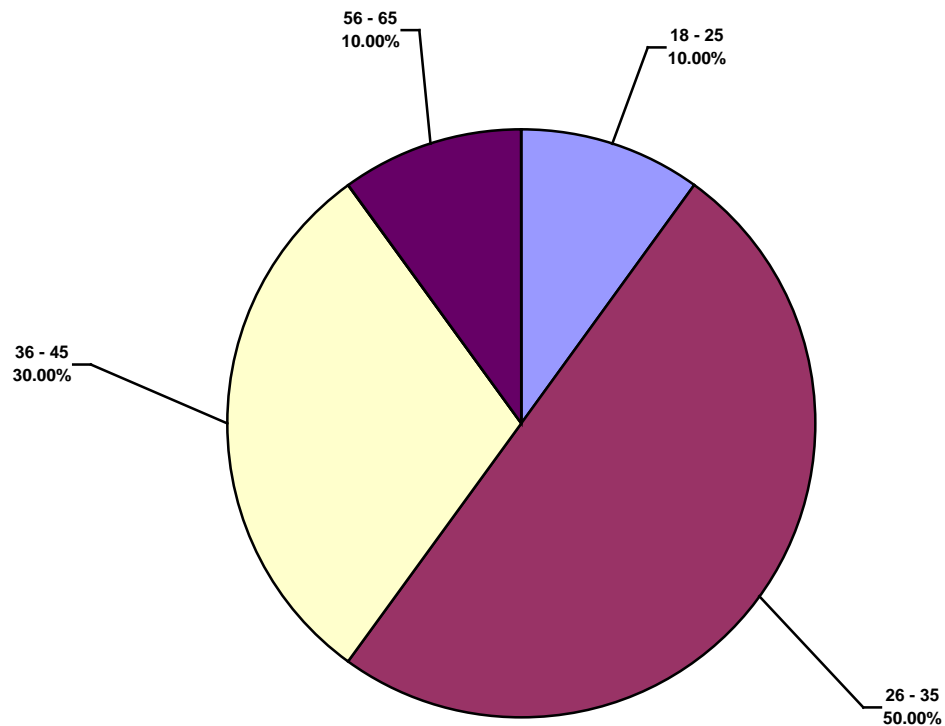

Africa Land Total Lost Time Incidents by Location (Chart 13)
Based on 10 Incidents

Africa Land Total Recordable Incidents by Location (Chart 14)
Based on 35 Incidents

Africa Land Total Lost Time Incidents by Time in Service (Chart 15)
Based on 10 Incidents

Africa Land Total Recordable Incidents by Time in Service (Chart 16)
Based on 35 Incidents

Africa Land Total Lost Time Incidents by Time of Day (Chart 17)
Based on 10 Incidents

Africa Land Total Recordable Incidents by Time of Day (Chart 18)
Based on 35 Incidents

Africa Land Total Lost Time Incidents by Age (Chart 19)
Based on 10 Incidents

Africa Land Total Recordable Incidents by Age (Chart 20)
Based on 35 Incidents