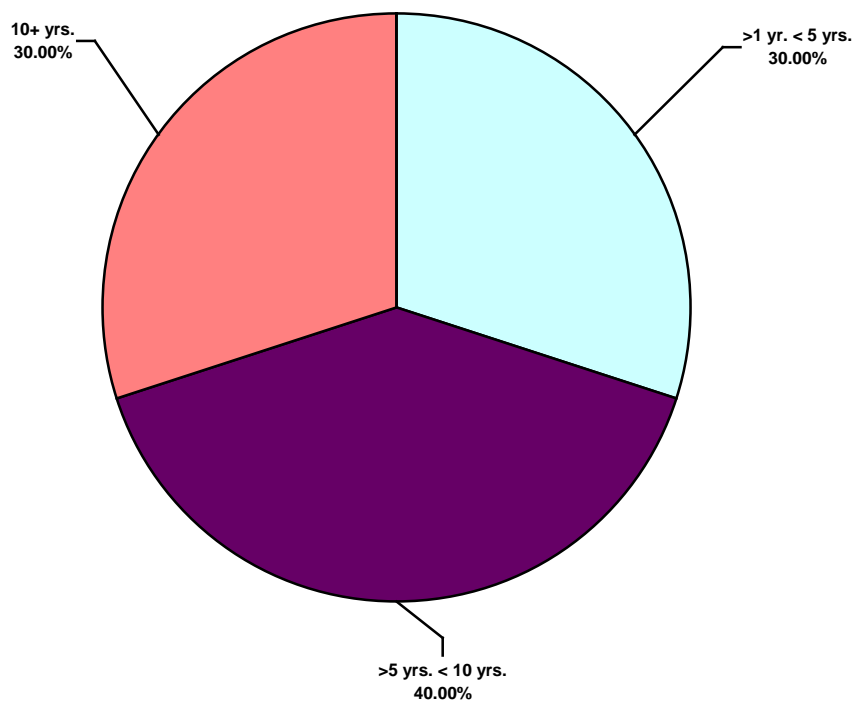

Africa Land Total Lost Time Incidents by Incident Type (Chart 7)
Based on 10 Incidents

Africa Land Total Recordable Incidents by Incident Type (Chart 8)
Based on 35 Incidents

Africa Land Total Lost Time Incidents by Equipment (Chart 9)
Based on 10 Incidents

Africa Land Total Recordable Incidents by Equipment (Chart 10)
Based on 35 Incidents

Africa Land Total Lost Time Incidents by Operation (Chart 11)
Based on 10 Incidents

Africa Land Total Recordable Incidents by Operation (Chart 12)
Based on 35 Incidents

Africa Land Total Lost Time Incidents by Location (Chart 13)
Based on 10 Incidents

Africa Land Total Recordable Incidents by Location (Chart 14)
Based on 35 Incidents

Africa Land Total Lost Time Incidents by Time in Service (Chart 15)
Based on 10 Incidents