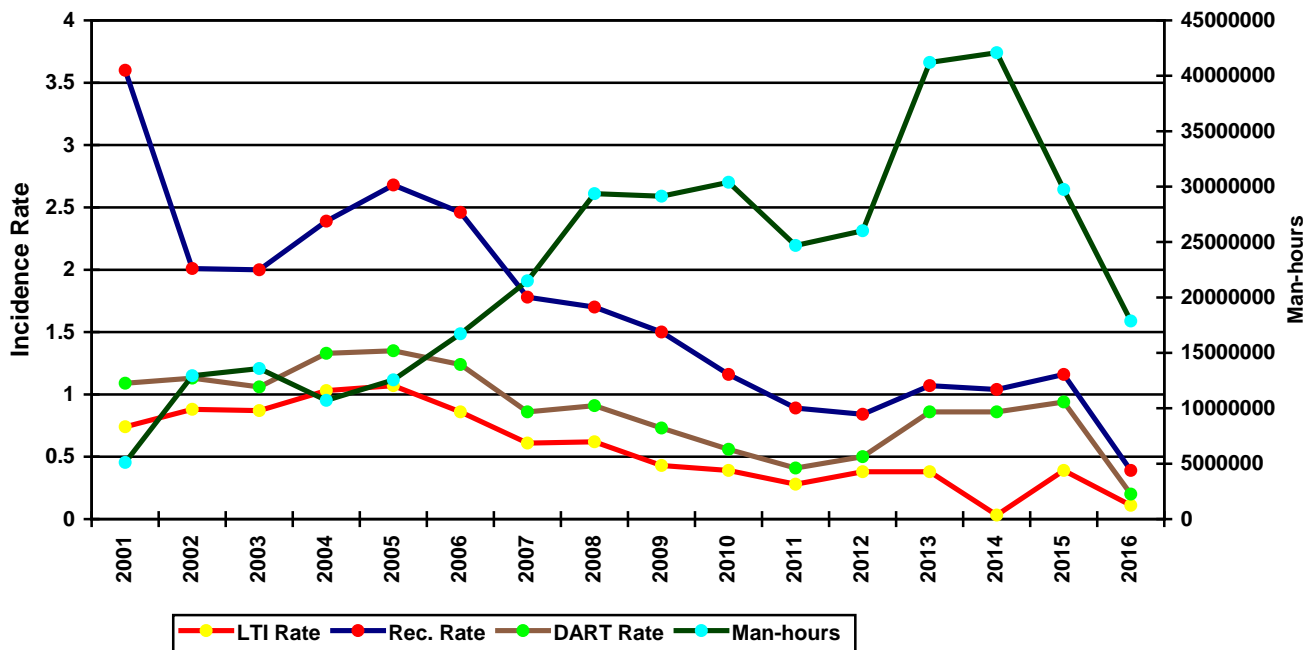

IADC 2016 Africa Land Totals (Table 1)

	<u>Total</u>
Total Man-hours	17,869,835
Total Medical Treatment Incidents	17
Total Restricted Work Incidents	8
Total Lost Time Incidents	10
Total Fatalities	0
Total Recordables	35
MTO Incidence Rate	0.19
RWC Incidence Rate	0.09
LTI Incidence Rate	0.11
LTI Frequency Rate	0.56
DART Incidence Rate	0.20
DART Frequency Rate	1.01
Recordable Incidence Rate	0.39
Recordable Frequency Rate	1.96

Companies Reporting: Land – 11

Medical Treatment Incidence Rate = MTOs X 200,000

Restricted Work Incidence Rate = RWCs X 200,000

Lost Time Incidence Rate = LTIs + FTLs X 200,000

DART Incidence Rate = LTIs + RWC X 200,000

Recordable Incidence Rate = RCRD X 200,000

Lost Time Frequency Rate = LTIs +FTLs X 1,000,000

DART Frequency Rate = LTIs + RWC X 1,000,000

Recordable Frequency Rate = RCRD X 1,000,000

Africa Land Total Incidence Rates vs Man-hours (Figure 1)