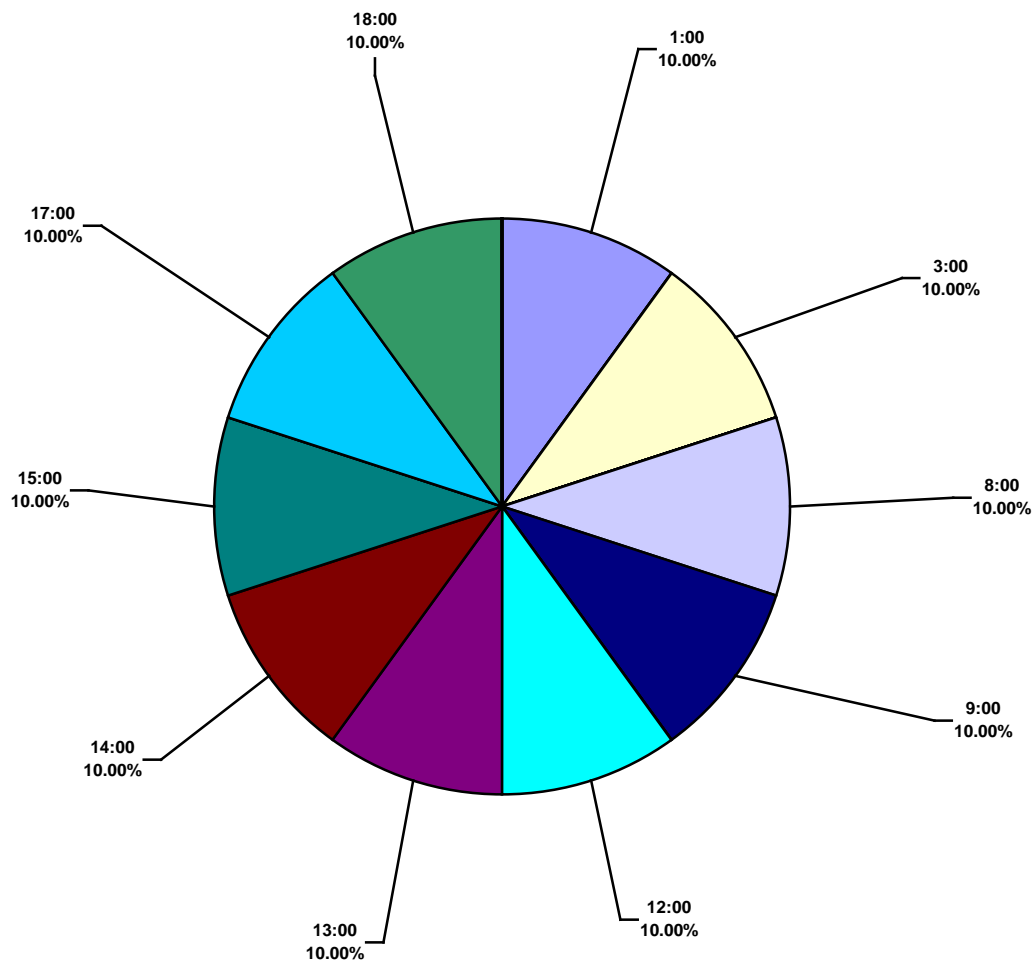

Africa Land Total Lost Time Incidents by Location (Chart 13)
Based on 10 Incidents

Africa Land Total Recordable Incidents by Location (Chart 14)
Based on 35 Incidents

Africa Land Total Lost Time Incidents by Time in Service (Chart 15)
Based on 10 Incidents

Africa Land Total Recordable Incidents by Time in Service (Chart 16)
Based on 35 Incidents

Africa Land Total Lost Time Incidents by Time of Day (Chart 17)
Based on 10 Incidents

Africa Land Total Recordable Incidents by Time of Day (Chart 18)
Based on 35 Incidents