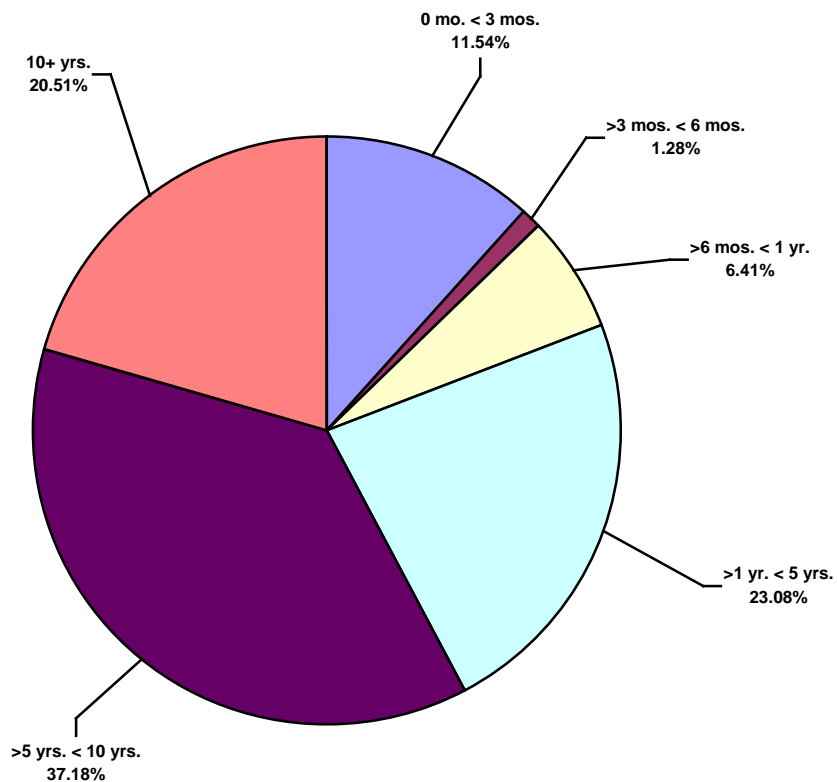

Africa Land Total Lost Time Incidents by Incident Type (Chart 7)
Based on 79 Incidents

Africa Land Total Recordable Incidents by Incident Type (Chart 8)
Based on 221 Incidents

Africa Land Total Lost Time Incidents by Equipment (Chart 9)
Based on 79 Incidents

Africa Land Total Recordable Incidents by Equipment (Chart 10)
Based on 221 Incidents

Africa Land Total Lost Time Incidents by Operation (Chart 11)
Based on 79 Incidents

Africa Land Total Recordable Incidents by Operation (Chart 12)
Based on 221 Incidents

Africa Land Total Lost Time Incidents by Location (Chart 13)
Based on 79 Incidents

Africa Land Total Recordable Incidents by Location (Chart 14)
Based on 221 Incidents

Africa Land Total Lost Time Incidents by Time in Service (Chart 15)
Based on 78 Incidents