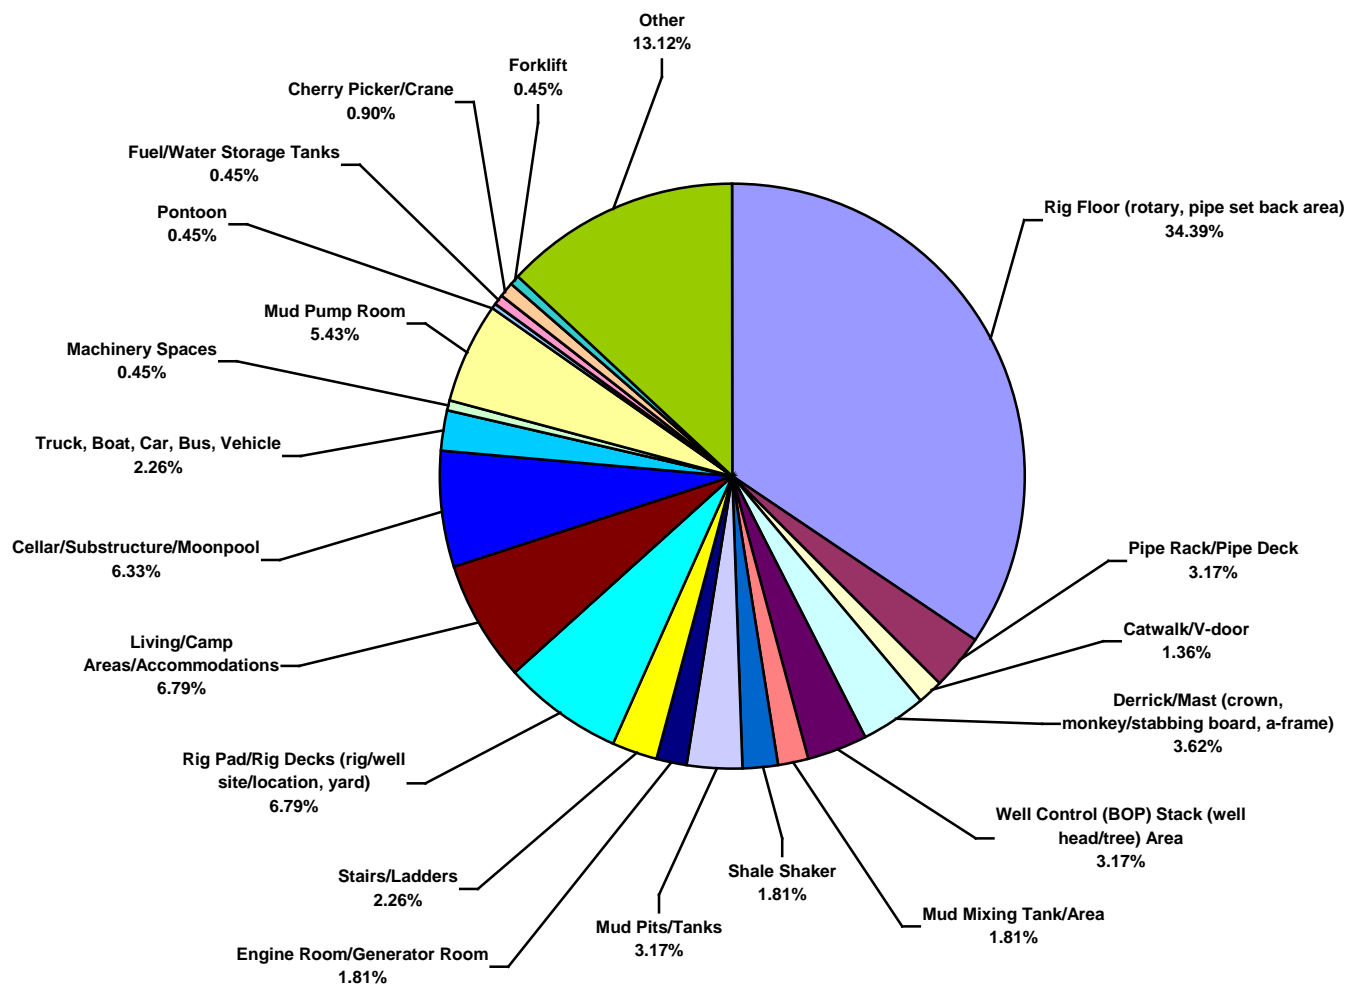

Africa Land Total Lost Time Incidents by Incident Type (Chart 7)
Based on 79 Incidents

Africa Land Total Recordable Incidents by Incident Type (Chart 8)
Based on 221 Incidents

Africa Land Total Lost Time Incidents by Equipment (Chart 9)
Based on 79 Incidents

Africa Land Total Recordable Incidents by Equipment (Chart 10)
Based on 221 Incidents

Africa Land Total Lost Time Incidents by Operation (Chart 11)
Based on 79 Incidents

Africa Land Total Recordable Incidents by Operation (Chart 12)
Based on 221 Incidents

Africa Land Total Lost Time Incidents by Location (Chart 13)
Based on 79 Incidents

Africa Land Total Recordable Incidents by Location (Chart 14)
Based on 221 Incidents

Africa Land Total Lost Time Incidents by Time in Service (Chart 15)
Based on 78 Incidents