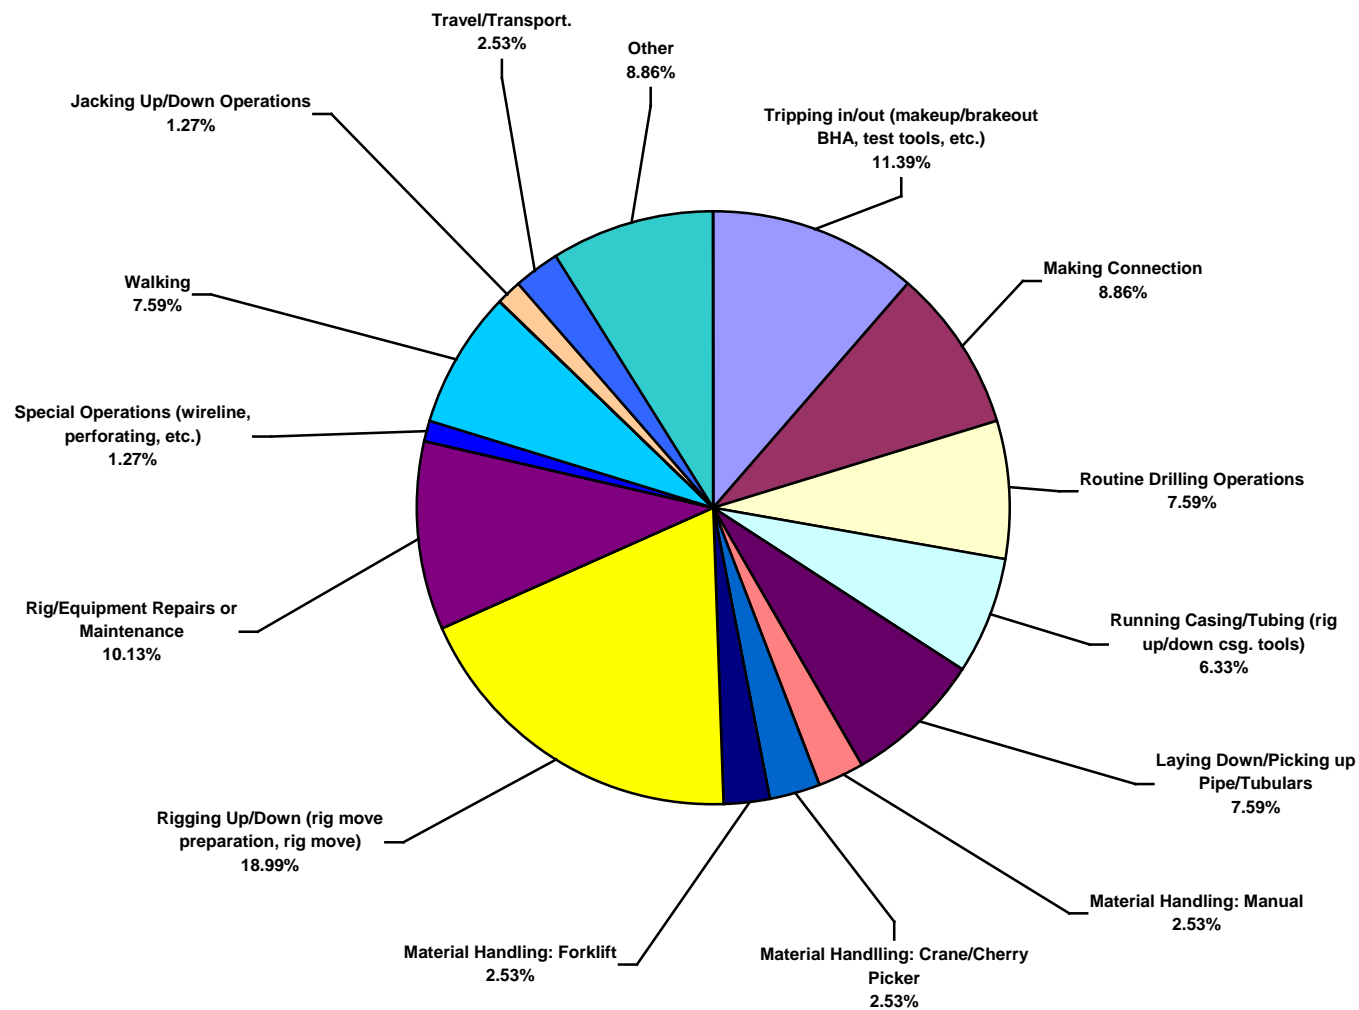

Africa Land Total Recordable Incidents by Occupation (Chart 4)
Based on 221 Incidents

Africa Land Total Lost Time Incidents by Body Part (Chart 5)
Based on 79 Incidents

Africa Land Total Recordable Incidents by Body Part (Chart 6)
Based on 221 Incidents

Africa Land Total Lost Time Incidents by Incident Type (Chart 7)
Based on 79 Incidents

Africa Land Total Recordable Incidents by Incident Type (Chart 8)
Based on 221 Incidents

Africa Land Total Lost Time Incidents by Equipment (Chart 9)
Based on 79 Incidents

Africa Land Total Recordable Incidents by Equipment (Chart 10)
Based on 221 Incidents

Africa Land Total Lost Time Incidents by Operation (Chart 11)
Based on 79 Incidents

Africa Land Total Recordable Incidents by Operation (Chart 12)
Based on 221 Incidents

Africa Land Total Lost Time Incidents by Location (Chart 13)
Based on 79 Incidents

Africa Land Total Recordable Incidents by Location (Chart 14)
Based on 221 Incidents

Africa Land Total Lost Time Incidents by Time in Service (Chart 15)
Based on 78 Incidents