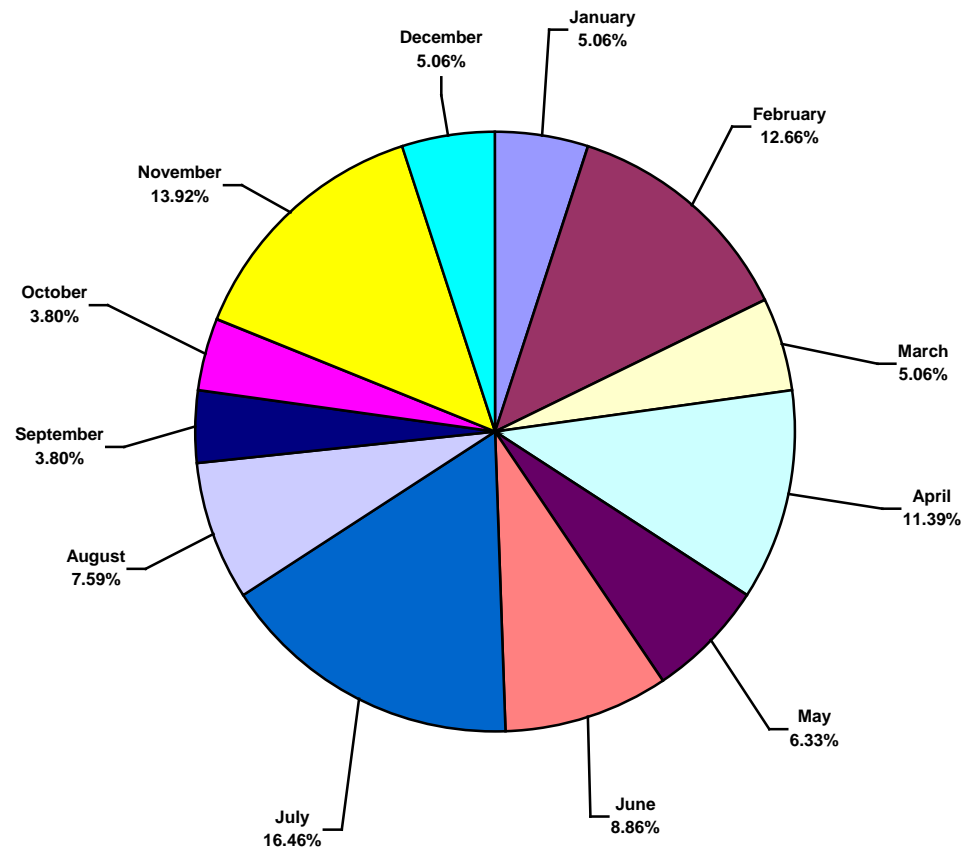

Recordable Incidence Rate = RCRD X 200,000

Lost Time Frequency Rate = LTIs +FTLs X 1,000,000

DART Frequency Rate = LTIs + RWC X 1,000,000

Recordable Frequency Rate = RCRD X 1,000,000

Africa Land Total Incidence Rates vs Man-hours (Figure 1)

IADC 2013 Africa Land Charts

Africa Land Total Lost Time Incidents by Month (Chart 1)

Based on 79 Incidents

Africa Land Total Recordable Incidents by Month (Chart 2)
Based on 221 Incidents

Africa Land Total Lost Time Incidents by Occupation (Chart 3)
Based on 79 Incidents