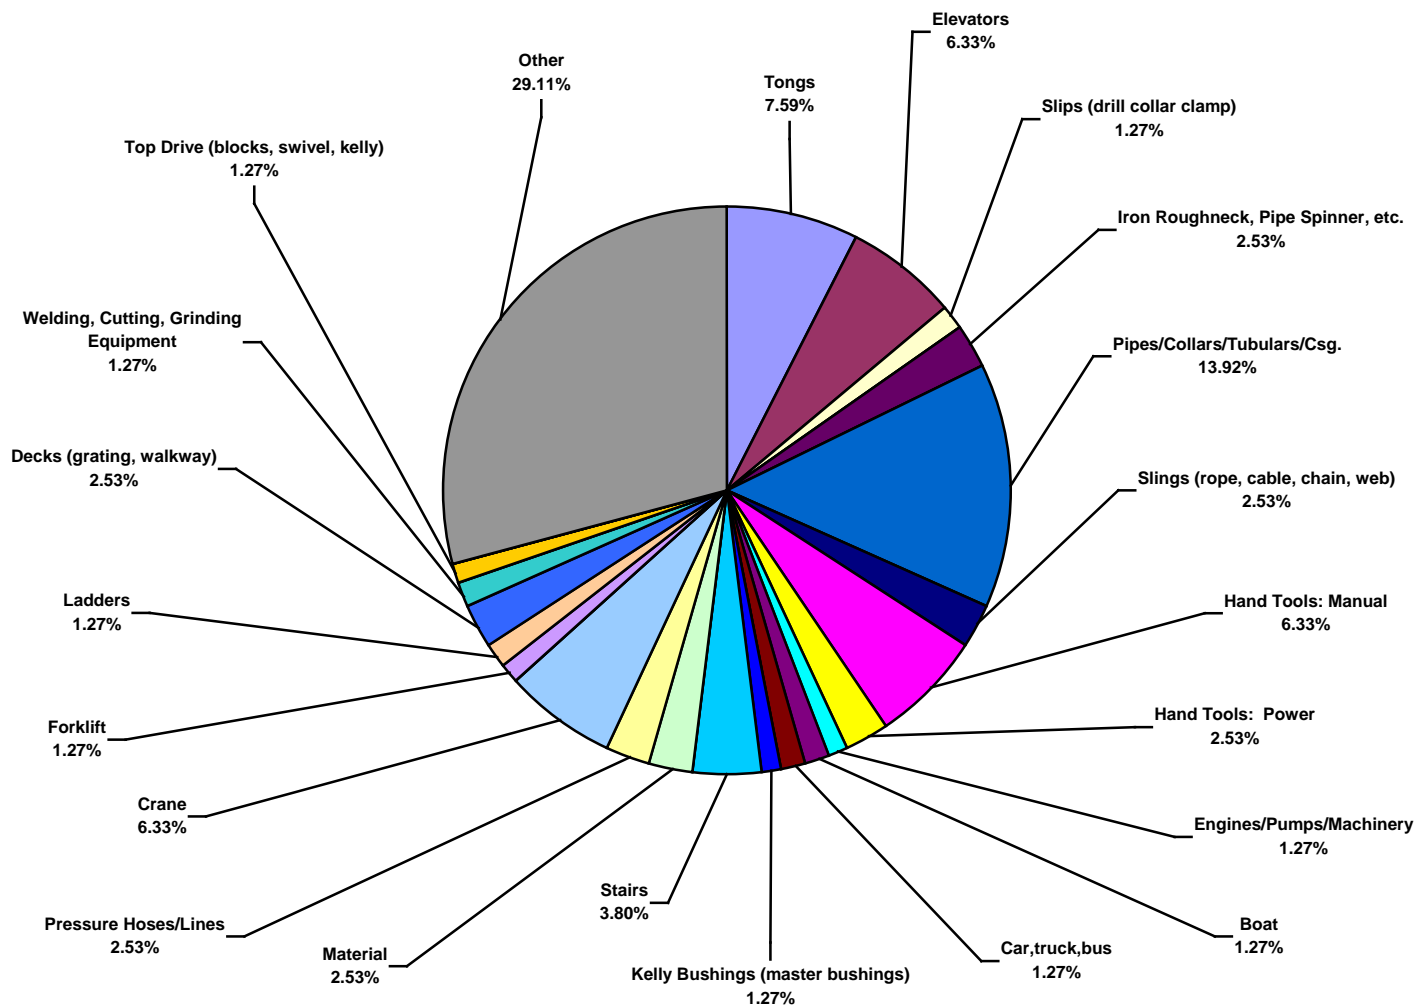

IADC 2013 Africa Land Charts

Africa Land Total Lost Time Incidents by Month (Chart 1)

Based on 79 Incidents

Africa Land Total Recordable Incidents by Month (Chart 2)
Based on 221 Incidents

Africa Land Total Lost Time Incidents by Occupation (Chart 3)
Based on 79 Incidents

Africa Land Total Recordable Incidents by Occupation (Chart 4)
Based on 221 Incidents

Africa Land Total Lost Time Incidents by Body Part (Chart 5)
Based on 79 Incidents

Africa Land Total Recordable Incidents by Body Part (Chart 6)
Based on 221 Incidents

Africa Land Total Lost Time Incidents by Incident Type (Chart 7)
Based on 79 Incidents

Africa Land Total Recordable Incidents by Incident Type (Chart 8)
Based on 221 Incidents

Africa Land Total Lost Time Incidents by Equipment (Chart 9)
Based on 79 Incidents