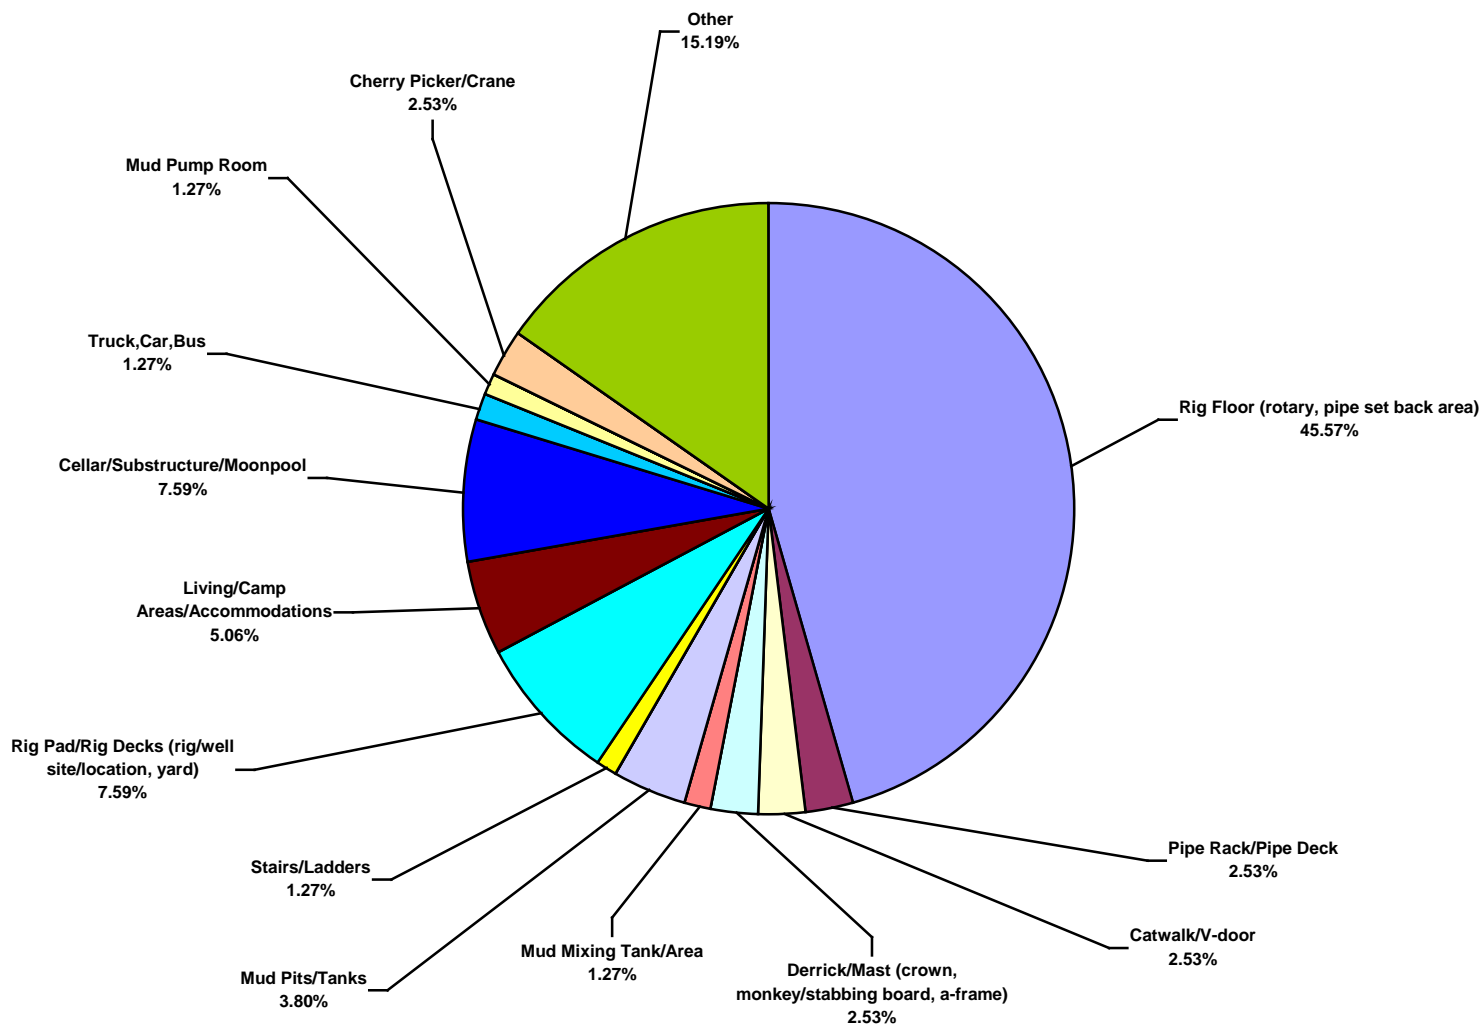

Africa Land Total Lost Time Incidents by Incident Type (Chart 7)
Based on 79 Incidents

Africa Land Total Recordable Incidents by Incident Type (Chart 8)
Based on 221 Incidents

Africa Land Total Lost Time Incidents by Equipment (Chart 9)
Based on 79 Incidents

Africa Land Total Recordable Incidents by Equipment (Chart 10)
Based on 221 Incidents

Africa Land Total Lost Time Incidents by Operation (Chart 11)
Based on 79 Incidents

Africa Land Total Recordable Incidents by Operation (Chart 12)
Based on 221 Incidents

Africa Land Total Lost Time Incidents by Location (Chart 13)
Based on 79 Incidents

Africa Land Total Recordable Incidents by Location (Chart 14)
Based on 221 Incidents

Africa Land Total Lost Time Incidents by Time in Service (Chart 15)
Based on 78 Incidents

Africa Land Total Recordable Incidents by Time in Service (Chart 16)
Based on 218 Incidents

Africa Land Total Lost Time Incidents by Time of Day (Chart 17)
Based on 78 Incidents

Africa Land Total Recordable Incidents by Time of Day (Chart 18)
Based on 219 Incidents