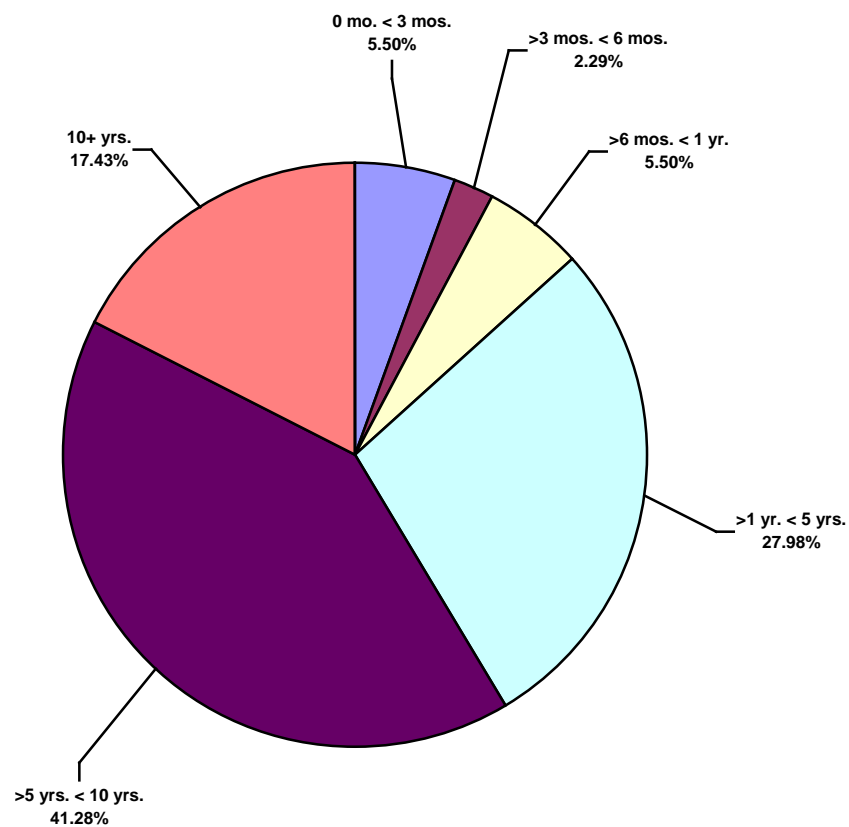

Africa Land Total Recordable Incidents by Equipment (Chart 10)
Based on 221 Incidents

Africa Land Total Lost Time Incidents by Operation (Chart 11)
Based on 79 Incidents

Africa Land Total Recordable Incidents by Operation (Chart 12)
Based on 221 Incidents

Africa Land Total Lost Time Incidents by Location (Chart 13)
Based on 79 Incidents

Africa Land Total Recordable Incidents by Location (Chart 14)
Based on 221 Incidents

Africa Land Total Lost Time Incidents by Time in Service (Chart 15)
Based on 78 Incidents

Africa Land Total Recordable Incidents by Time in Service (Chart 16)
Based on 218 Incidents

Africa Land Total Lost Time Incidents by Time of Day (Chart 17)
Based on 78 Incidents

Africa Land Total Recordable Incidents by Time of Day (Chart 18)
Based on 219 Incidents