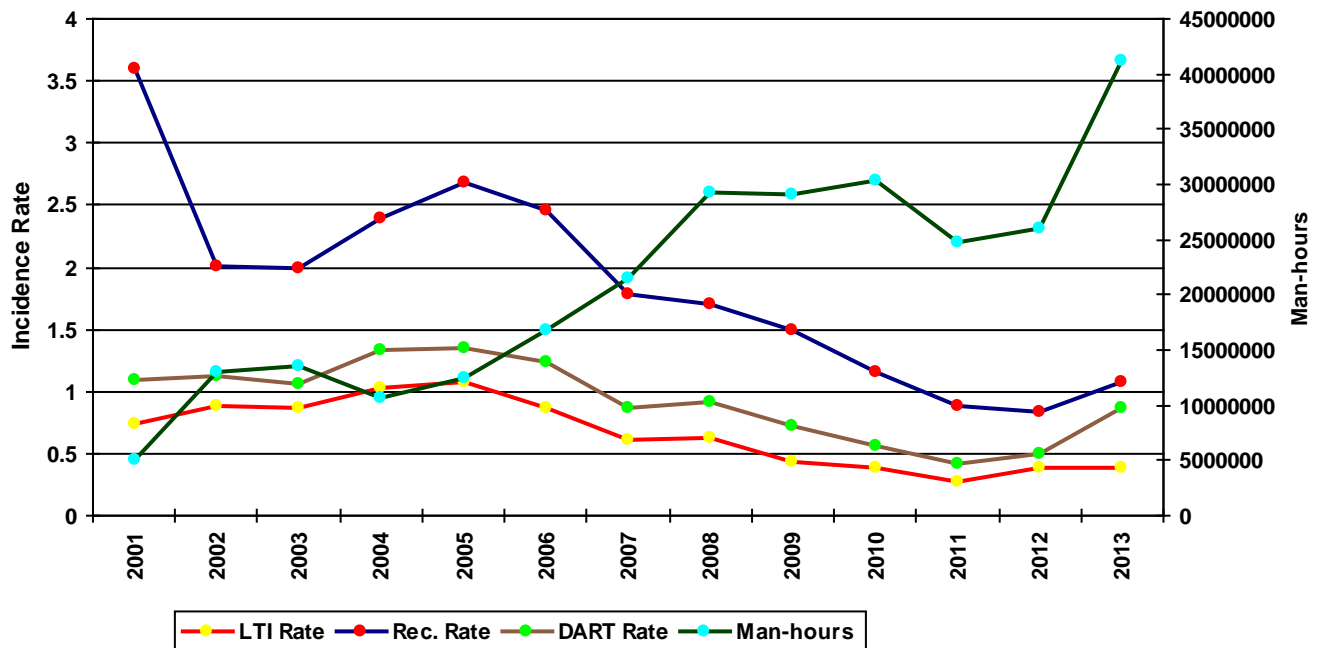

IADC 2013 Africa Land Totals (Table 1)

	<u>Total</u>
Total Man-hours	41,203,044
Total Medical Treatment Incidents	43
Total Restricted Work Incidents	99
Total Lost Time Incidents	79
Total Fatalities	0
Total Recordables	221
	0.21
MTO Incidence Rate	0.48
RWC Incidence Rate	0.38
LTI Incidence Rate	1.92
LTI Frequency Rate	0.86
DART Incidence Rate	4.32
DART Frequency Rate	1.07
Recordable Incidence Rate	5.36
Recordable Frequency Rate	41,203,044

Companies Reporting: Land – 15

Medical Treatment Incidence Rate = MTOs X 200,000

Restricted Work Incidence Rate = RWCs X 200,000

Lost Time Incidence Rate = LTIs + FTLs X 200,000

DART Incidence Rate = LTIs + RWC X 200,000

Recordable Incidence Rate = RCRD X 200,000

Lost Time Frequency Rate = LTIs +FTLs X 1,000,000

DART Frequency Rate = LTIs + RWC X 1,000,000

Recordable Frequency Rate = RCRD X 1,000,000

Africa Land Total Incidence Rates vs Man-hours (Figure 1)