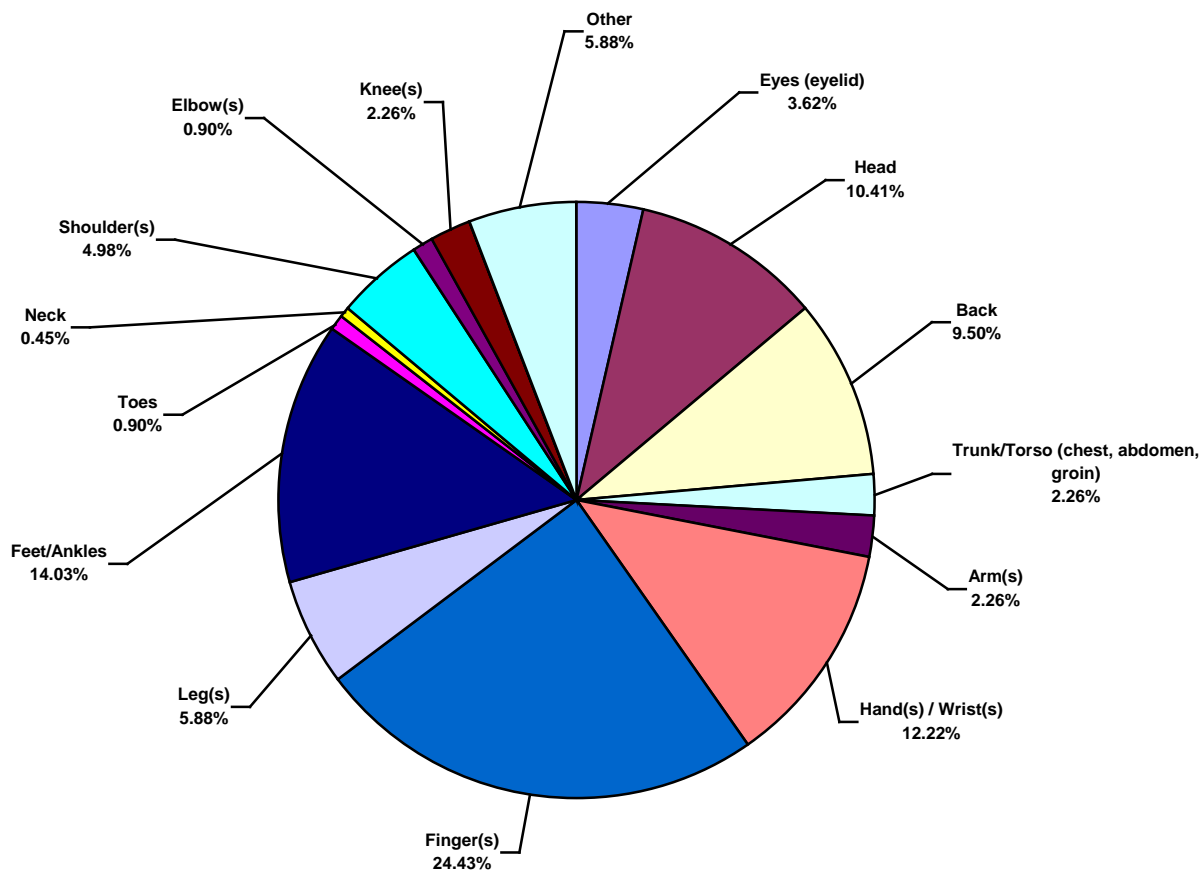

IADC 2013 Africa Land Charts

Africa Land Total Lost Time Incidents by Month (Chart 1)

Based on 79 Incidents

Africa Land Total Recordable Incidents by Month (Chart 2)
Based on 221 Incidents

Africa Land Total Lost Time Incidents by Occupation (Chart 3)
Based on 79 Incidents

Africa Land Total Recordable Incidents by Occupation (Chart 4)
Based on 221 Incidents

Africa Land Total Lost Time Incidents by Body Part (Chart 5)
Based on 79 Incidents

Africa Land Total Recordable Incidents by Body Part (Chart 6)
Based on 221 Incidents