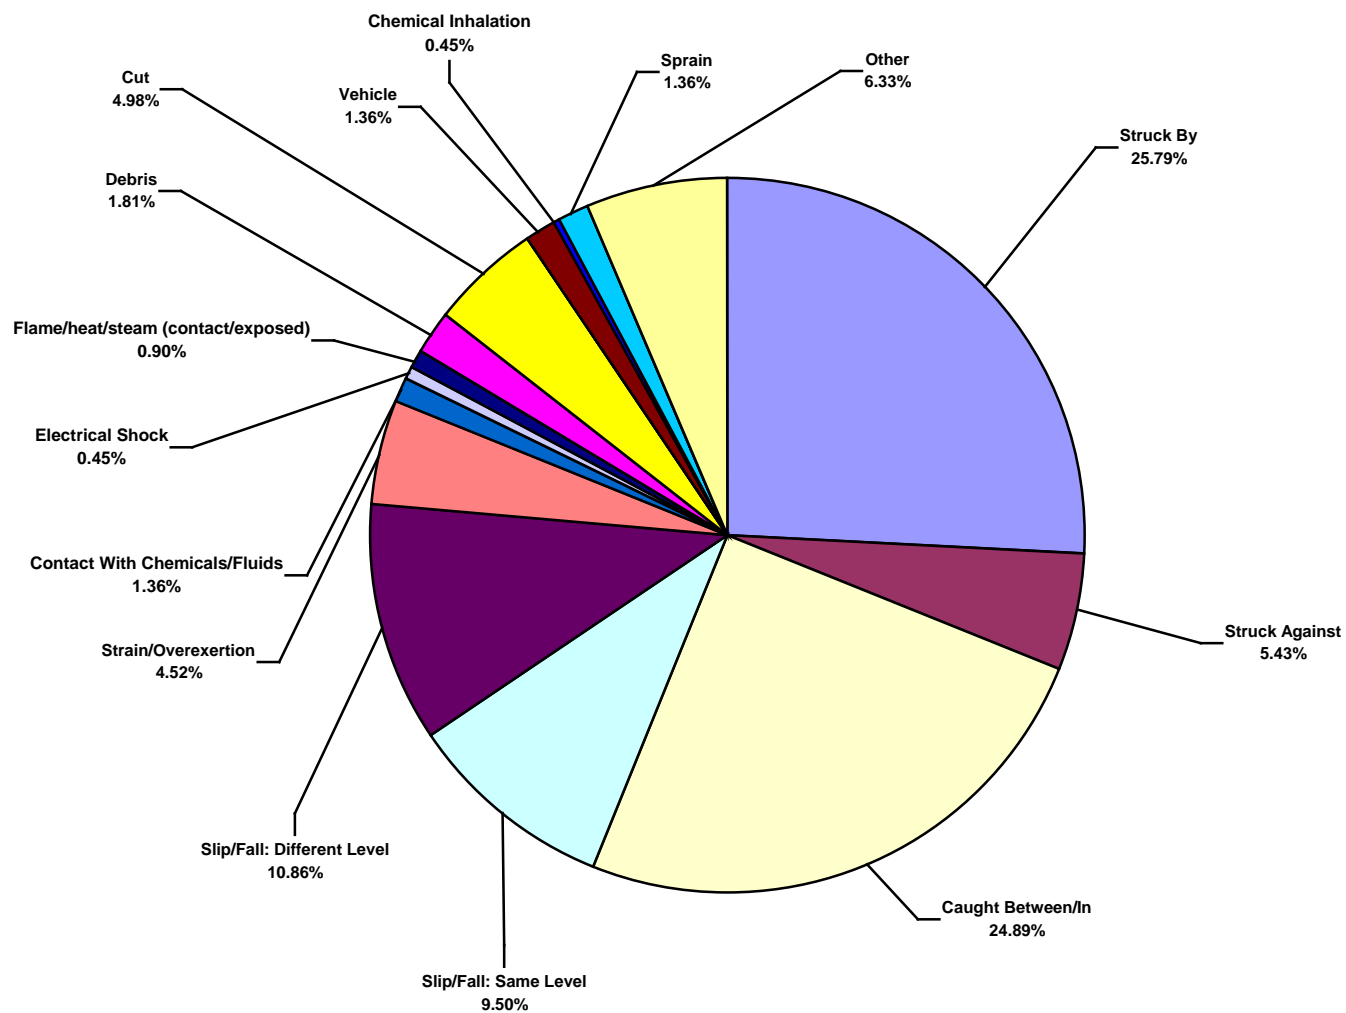

IADC 2013 Africa Land Charts

Africa Land Total Lost Time Incidents by Month (Chart 1)

Based on 79 Incidents

Africa Land Total Recordable Incidents by Month (Chart 2)
Based on 221 Incidents

Africa Land Total Lost Time Incidents by Occupation (Chart 3)
Based on 79 Incidents

Africa Land Total Recordable Incidents by Occupation (Chart 4)
Based on 221 Incidents

Africa Land Total Lost Time Incidents by Body Part (Chart 5)
Based on 79 Incidents

Africa Land Total Recordable Incidents by Body Part (Chart 6)
Based on 221 Incidents

Africa Land Total Lost Time Incidents by Incident Type (Chart 7)
Based on 79 Incidents

Africa Land Total Recordable Incidents by Incident Type (Chart 8)
Based on 221 Incidents

Africa Land Total Lost Time Incidents by Equipment (Chart 9)
Based on 79 Incidents

Africa Land Total Recordable Incidents by Equipment (Chart 10)
Based on 221 Incidents

Africa Land Total Lost Time Incidents by Operation (Chart 11)
Based on 79 Incidents

Africa Land Total Recordable Incidents by Operation (Chart 12)
Based on 221 Incidents