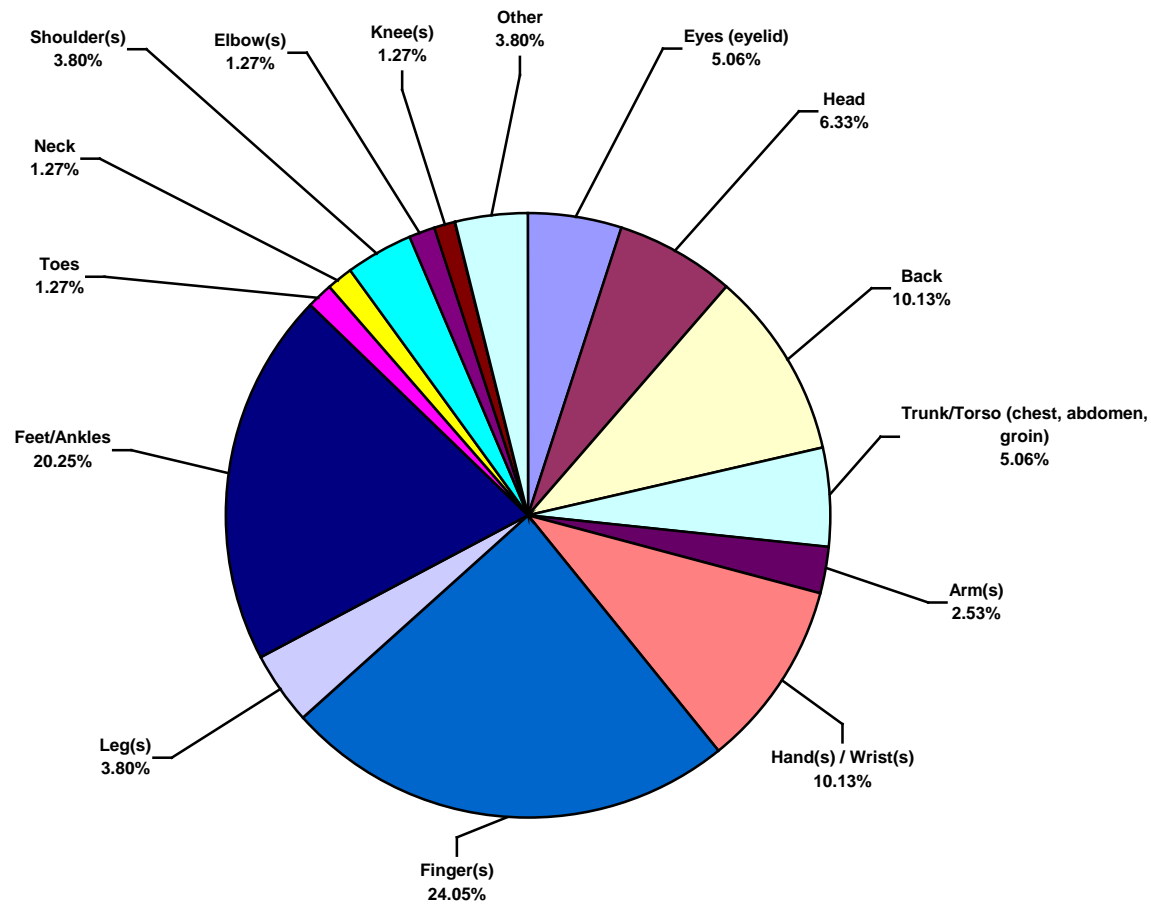

IADC 2013 Africa Land Charts

Africa Land Total Lost Time Incidents by Month (Chart 1)

Based on 79 Incidents

Africa Land Total Recordable Incidents by Month (Chart 2)
Based on 221 Incidents

Africa Land Total Lost Time Incidents by Occupation (Chart 3)
Based on 79 Incidents

Africa Land Total Recordable Incidents by Occupation (Chart 4)
Based on 221 Incidents

Africa Land Total Lost Time Incidents by Body Part (Chart 5)
Based on 79 Incidents

Africa Land Total Recordable Incidents by Body Part (Chart 6)
Based on 221 Incidents