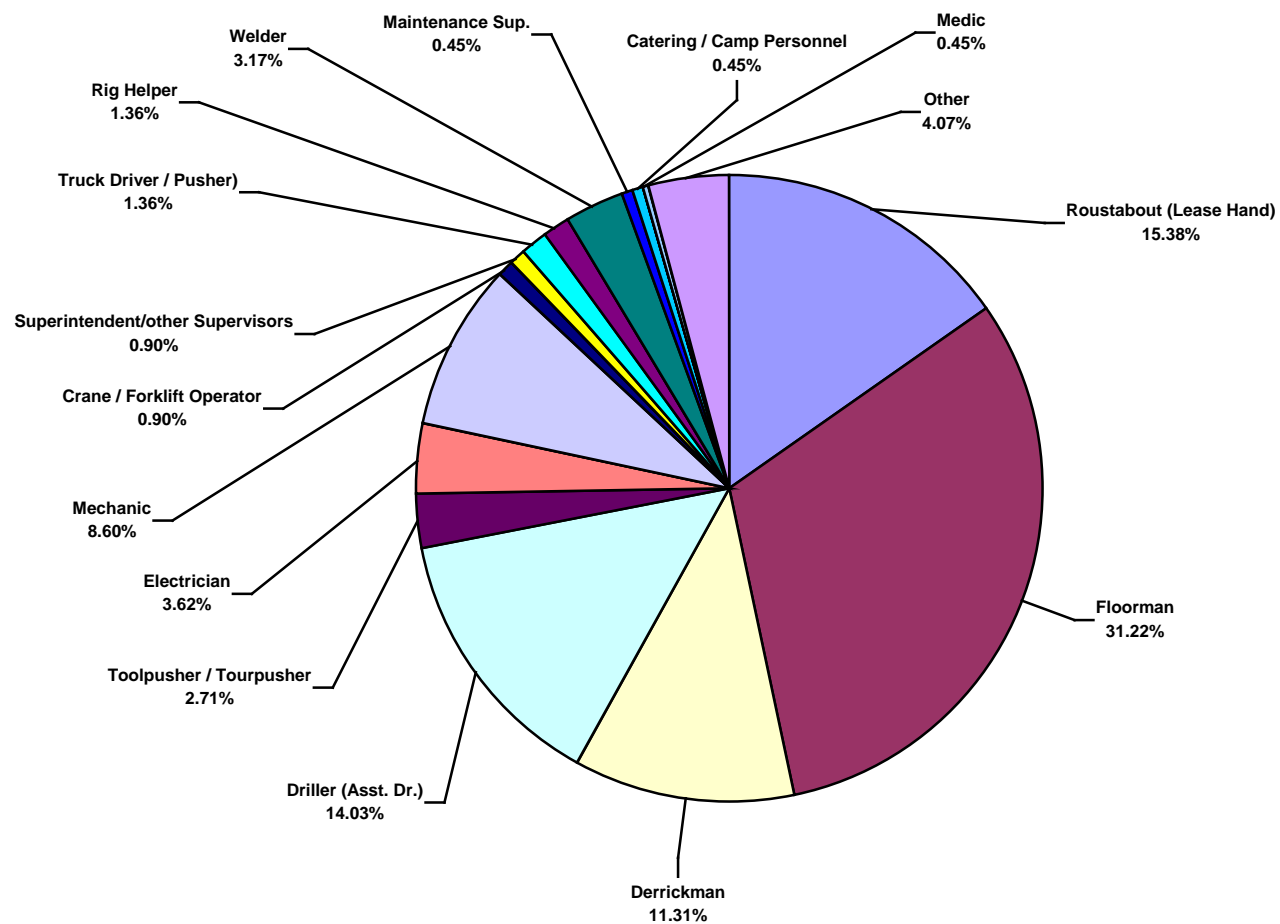

IADC 2013 Africa Land Charts

Africa Land Total Lost Time Incidents by Month (Chart 1)

Based on 79 Incidents

Africa Land Total Recordable Incidents by Month (Chart 2)
Based on 221 Incidents

Africa Land Total Lost Time Incidents by Occupation (Chart 3)
Based on 79 Incidents

Africa Land Total Recordable Incidents by Occupation (Chart 4)
Based on 221 Incidents

Africa Land Total Lost Time Incidents by Body Part (Chart 5)
Based on 79 Incidents

Africa Land Total Recordable Incidents by Body Part (Chart 6)
Based on 221 Incidents

Africa Land Total Lost Time Incidents by Incident Type (Chart 7)
Based on 79 Incidents

Africa Land Total Recordable Incidents by Incident Type (Chart 8)
Based on 221 Incidents

Africa Land Total Lost Time Incidents by Equipment (Chart 9)
Based on 79 Incidents