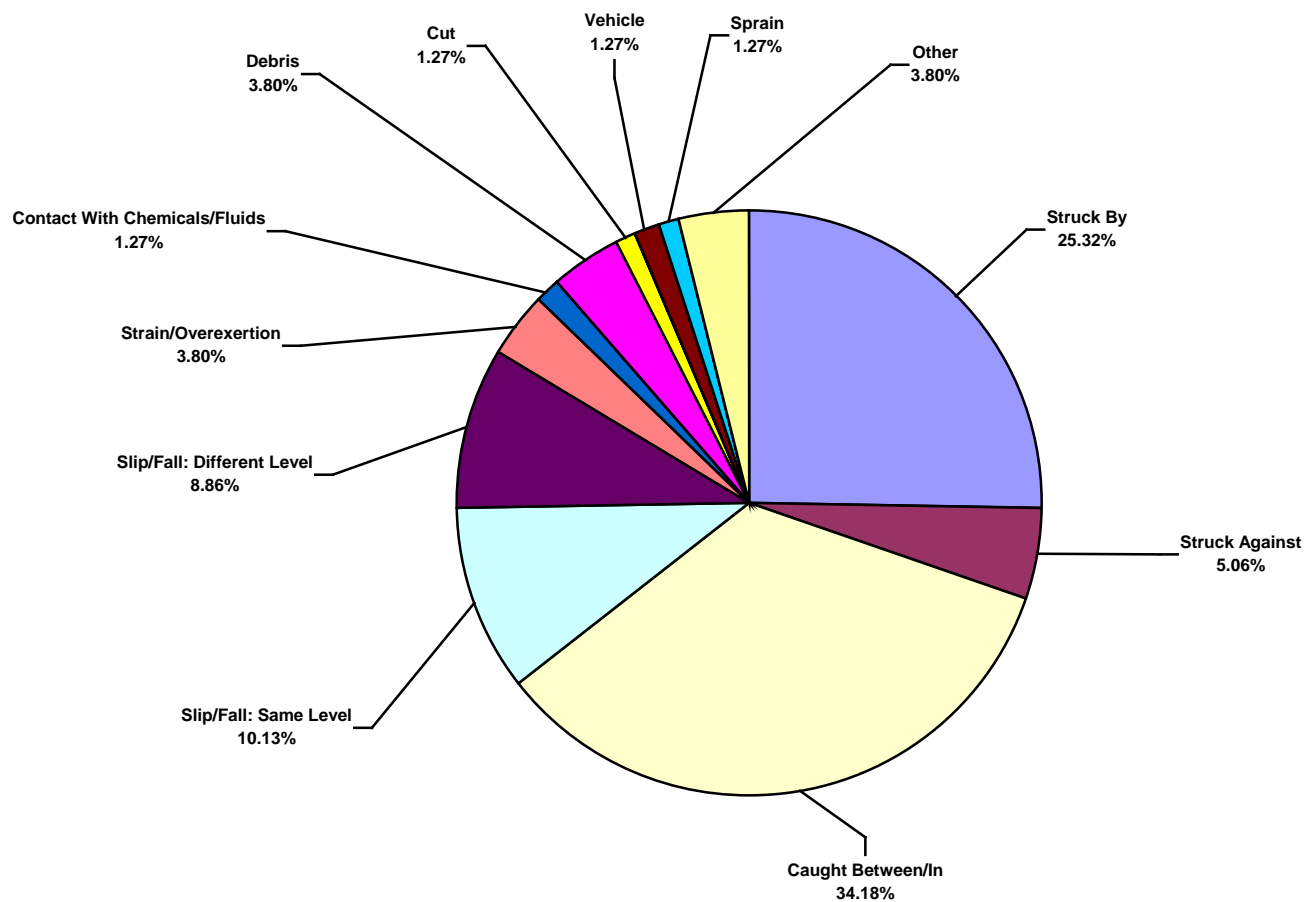

IADC 2013 Africa Land Charts

Africa Land Total Lost Time Incidents by Month (Chart 1)

Based on 79 Incidents

Africa Land Total Recordable Incidents by Month (Chart 2)
Based on 221 Incidents

Africa Land Total Lost Time Incidents by Occupation (Chart 3)
Based on 79 Incidents

Africa Land Total Recordable Incidents by Occupation (Chart 4)
Based on 221 Incidents

Africa Land Total Lost Time Incidents by Body Part (Chart 5)
Based on 79 Incidents

Africa Land Total Recordable Incidents by Body Part (Chart 6)
Based on 221 Incidents

Africa Land Total Lost Time Incidents by Incident Type (Chart 7)
Based on 79 Incidents

Africa Land Total Recordable Incidents by Incident Type (Chart 8)
Based on 221 Incidents

Africa Land Total Lost Time Incidents by Equipment (Chart 9)
Based on 79 Incidents

Africa Land Total Recordable Incidents by Equipment (Chart 10)
Based on 221 Incidents

Africa Land Total Lost Time Incidents by Operation (Chart 11)
Based on 79 Incidents

Africa Land Total Recordable Incidents by Operation (Chart 12)
Based on 221 Incidents