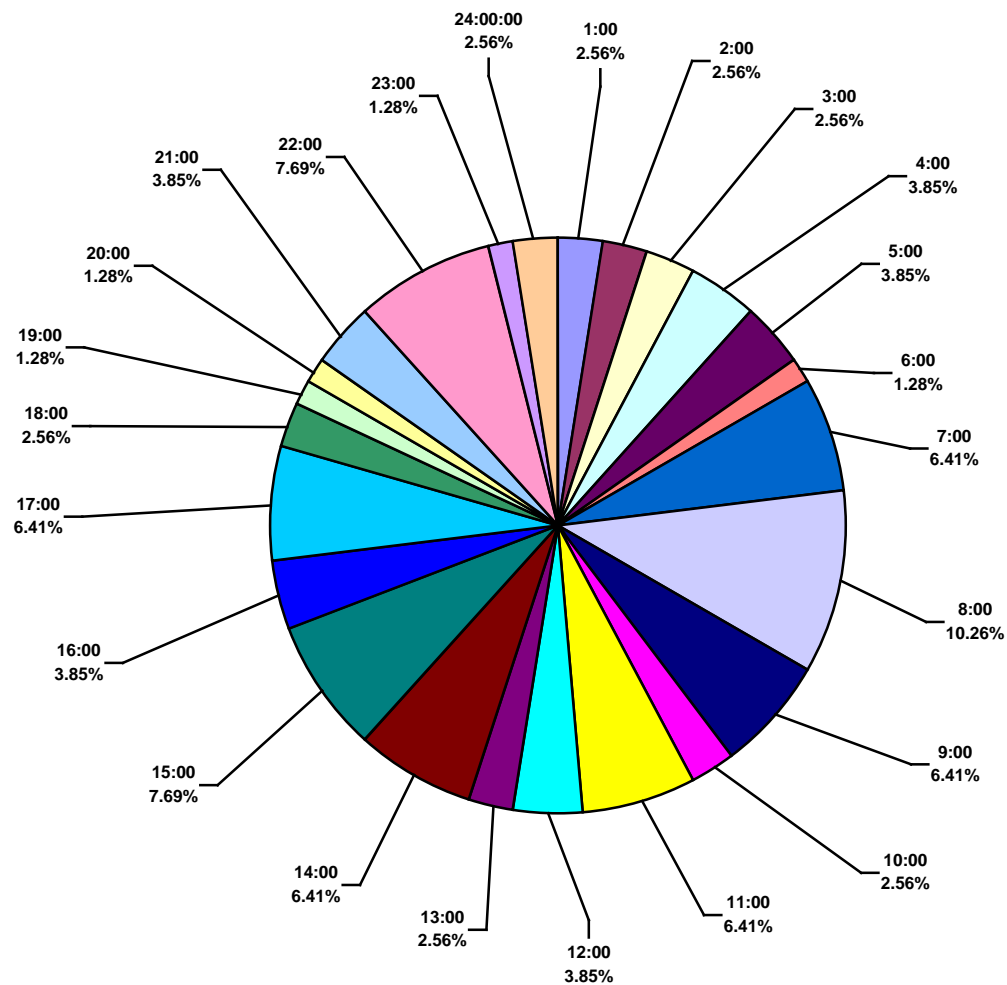

Africa Land Total Lost Time Incidents by Location (Chart 13)
Based on 79 Incidents

Africa Land Total Recordable Incidents by Location (Chart 14)
Based on 221 Incidents

Africa Land Total Lost Time Incidents by Time in Service (Chart 15)
Based on 78 Incidents

Africa Land Total Recordable Incidents by Time in Service (Chart 16)
Based on 218 Incidents

Africa Land Total Lost Time Incidents by Time of Day (Chart 17)
Based on 78 Incidents

Africa Land Total Recordable Incidents by Time of Day (Chart 18)
Based on 219 Incidents