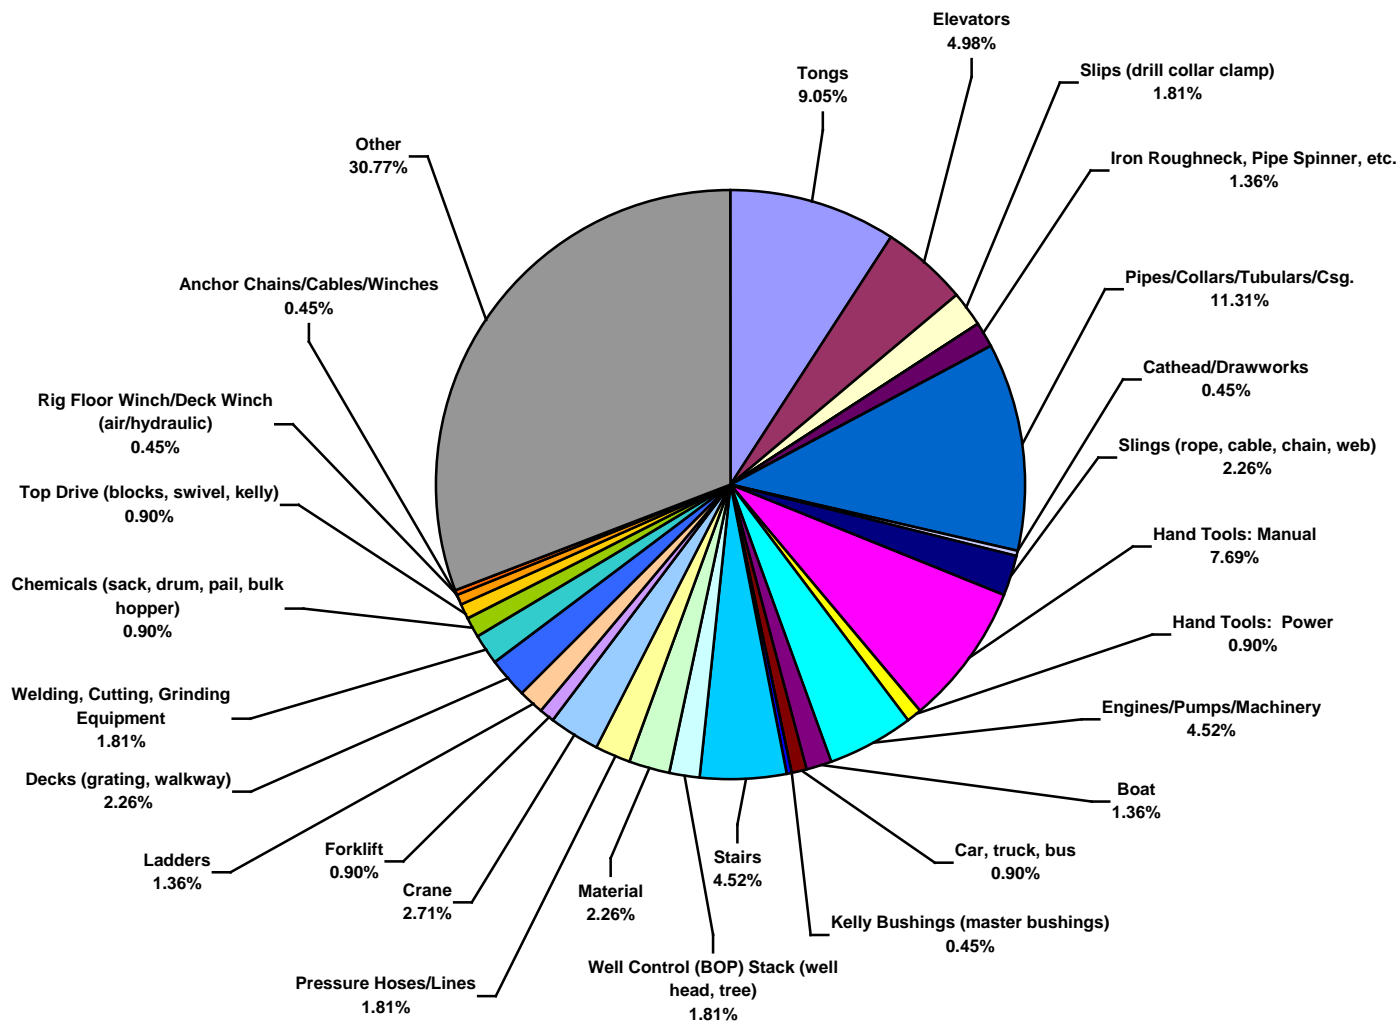

Africa Land Total Recordable Incidents by Occupation (Chart 4)
Based on 221 Incidents

Africa Land Total Lost Time Incidents by Body Part (Chart 5)
Based on 79 Incidents

Africa Land Total Recordable Incidents by Body Part (Chart 6)
Based on 221 Incidents

Africa Land Total Lost Time Incidents by Incident Type (Chart 7)
Based on 79 Incidents

Africa Land Total Recordable Incidents by Incident Type (Chart 8)
Based on 221 Incidents

Africa Land Total Lost Time Incidents by Equipment (Chart 9)
Based on 79 Incidents

Africa Land Total Recordable Incidents by Equipment (Chart 10)
Based on 221 Incidents

Africa Land Total Lost Time Incidents by Operation (Chart 11)
Based on 79 Incidents

Africa Land Total Recordable Incidents by Operation (Chart 12)
Based on 221 Incidents