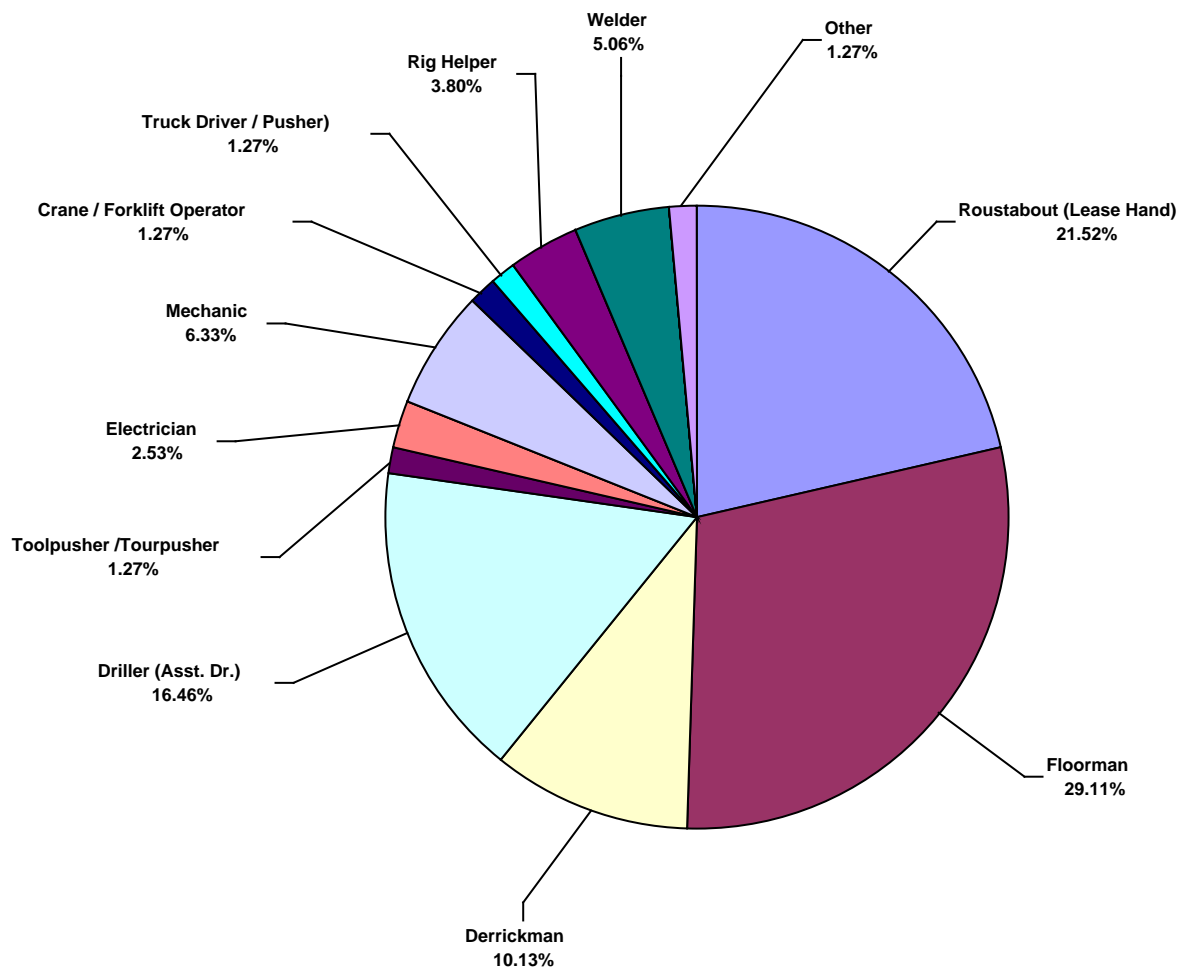

IADC 2013 Africa Land Charts

Africa Land Total Lost Time Incidents by Month (Chart 1)

Based on 79 Incidents

Africa Land Total Recordable Incidents by Month (Chart 2)
Based on 221 Incidents

Africa Land Total Lost Time Incidents by Occupation (Chart 3)
Based on 79 Incidents

Africa Land Total Recordable Incidents by Occupation (Chart 4)
Based on 221 Incidents

Africa Land Total Lost Time Incidents by Body Part (Chart 5)
Based on 79 Incidents

Africa Land Total Recordable Incidents by Body Part (Chart 6)
Based on 221 Incidents