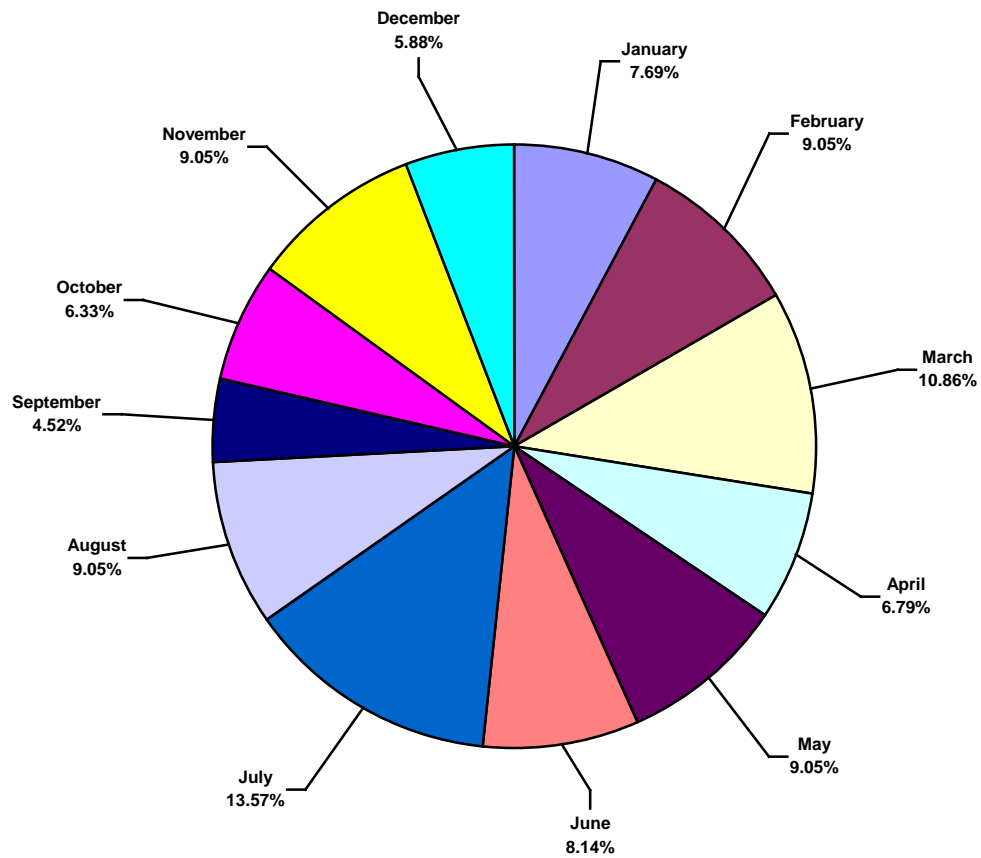

Recordable Incidence Rate = RCRD X 200,000

Lost Time Frequency Rate = LTIs +FTLs X 1,000,000

DART Frequency Rate = LTIs + RWC X 1,000,000

Recordable Frequency Rate = RCRD X 1,000,000

Africa Land Total Incidence Rates vs Man-hours (Figure 1)

IADC 2013 Africa Land Charts

Africa Land Total Lost Time Incidents by Month (Chart 1)

Based on 79 Incidents

Africa Land Total Recordable Incidents by Month (Chart 2)
Based on 221 Incidents

Africa Land Total Lost Time Incidents by Occupation (Chart 3)
Based on 79 Incidents