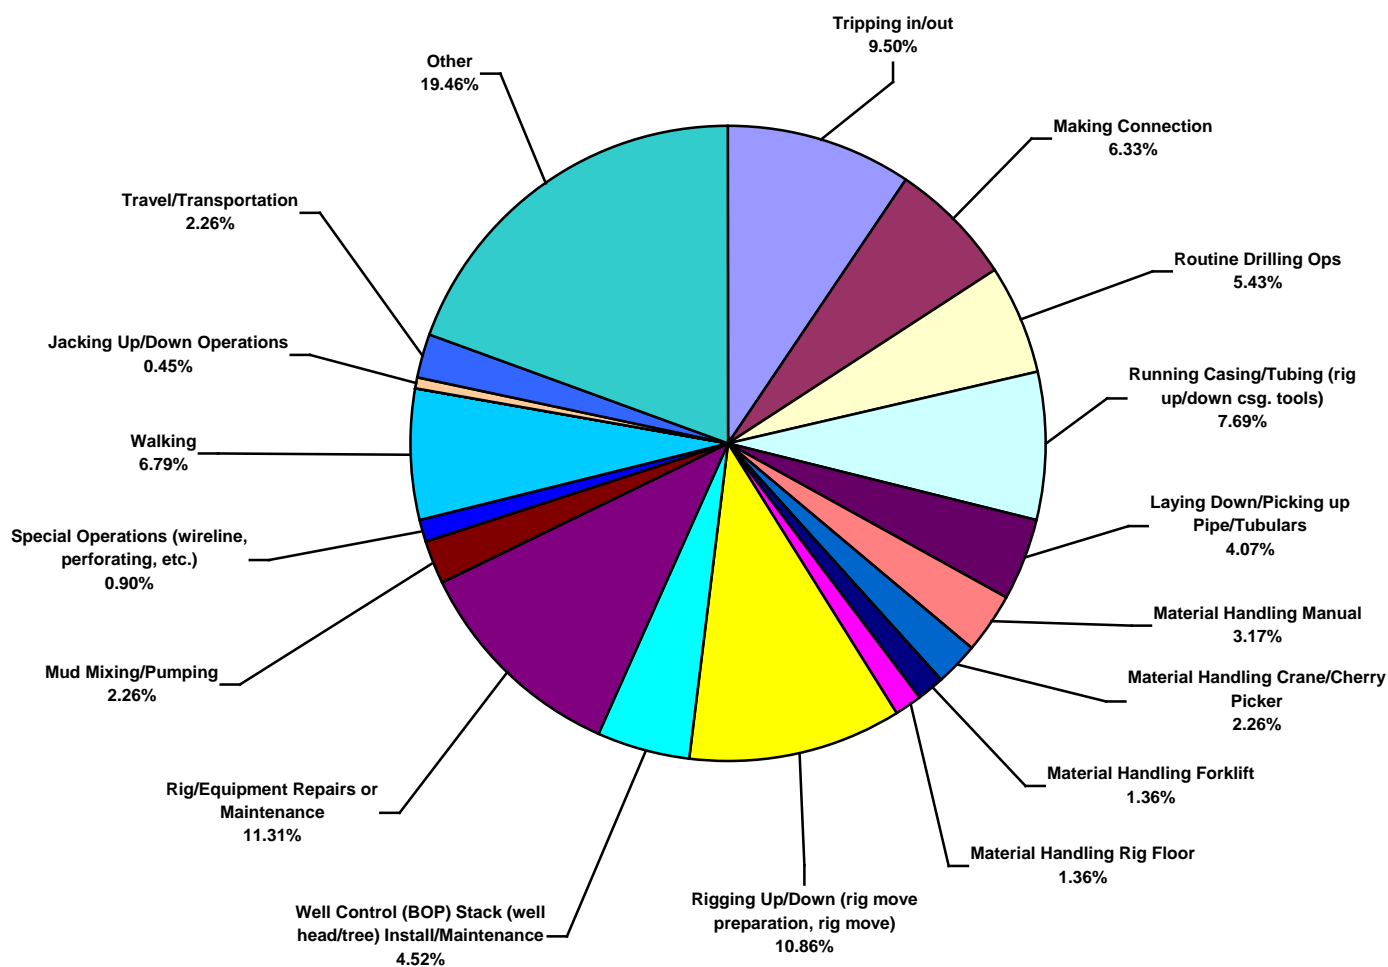

Africa Land Total Recordable Incidents by Occupation (Chart 4)
Based on 221 Incidents

Africa Land Total Lost Time Incidents by Body Part (Chart 5)
Based on 79 Incidents

Africa Land Total Recordable Incidents by Body Part (Chart 6)
Based on 221 Incidents

Africa Land Total Lost Time Incidents by Incident Type (Chart 7)
Based on 79 Incidents

Africa Land Total Recordable Incidents by Incident Type (Chart 8)
Based on 221 Incidents

Africa Land Total Lost Time Incidents by Equipment (Chart 9)
Based on 79 Incidents

Africa Land Total Recordable Incidents by Equipment (Chart 10)
Based on 221 Incidents

Africa Land Total Lost Time Incidents by Operation (Chart 11)
Based on 79 Incidents

Africa Land Total Recordable Incidents by Operation (Chart 12)
Based on 221 Incidents